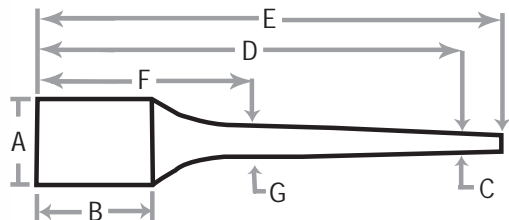

# BARREL AND BARREL BLANK DIMENSIONS

Sporter	A	B	C	D	E	F	G	Est. Weight
#0 Featherweight	1.250	1.250	.560	22	27	6	.760	2.0#
#1 Light Sporter	1.250	2.250	.560	24	27	6	.760	2.5#
#2 Standard Sporter	1.250	2.750	.600	24	27	6	.800	2.8#
#3 Medium Sporter	1.250	2.750	.630	24	27	6	.830	3.0#
#4 Heavy Sporter	1.250	2.750	.670	26	27	6	.870	3.5#
#5 Bull Sporter	1.250	2.750	.700	26	27	6	.900	4.0#
#6 Heavy Bull Sporter	1.250	2.750	.750	26	27	6	1.000	4.5#

Varmint & Match	A	B	C	D	E	Est. Weight
#7 Light Target	1.200	2.750	.750	26	27	5.5#
#8 Standard Target	1.200	2.750	.820	26	27	6.0#
#9 Heavy Target	1.250	2.750	.875	26	27	6.5#
#10 MTU	1.250	2.750	.930	26	27	7.0#
#11 Straight Blank	CM 1.300/SS 1.250	--	CM 1.300/SS 1.250	28	29	10.0#
#12 SS Oversize OD	1.450	--	1.450	28	29	13.0#
#12 CM Oversize OD	2.000	--	2.000	28	29	23.0#
#13 50BMG	2.000	--	2.000	36	38	32.0#
#17 Heavy Varmint	1.250	5.000	.900	28	29	7.0#
#18 Light Varmint	1.200	5.000	.875	28	29	6.5#
#19 Hunter	1.250	4.000	.750	26	27	6.0#

Douglas Barrel Blank Dimensions

Barrel Contour	Approx Weight	A	B	C	D	E	F
<b>Sporter Barrels</b>							
#1	2-1/4 lbs	22"	4.250"	1.25"	1.150"	7.00"	5.60"
#2	2-3/4 lbs	24"	3.875"	1.25"	1.150"	7.50"	6.00"
#3	3 lbs	24"	3.625"	1.25"	1.150"	7.80"	6.25"
#4	3-1/2 lbs	26"	3.375"	1.25"	1.150"	8.75"	6.50"
#5	4 lbs	26"	3.750"	1.75"	1.150"	9.00"	7.00"
#5A	4 lbs	26"	3.750"	1.75"	1.150"	1.015"	7.50"
<b>Longer Barrels</b>							
#6	5-1/2 lbs	26"	N/A	3"	1.150"	-	7.50"
#7	6-1/4 lbs	26"	N/A	3"	1.150"	-	8.75"
#8	8-1/2 lbs	28"	N/A	3"	1.150"	-	1"
Basic	10 lbs	25-1/2"	1-1/8 to 1-3/16"		Rough Turned Blank		