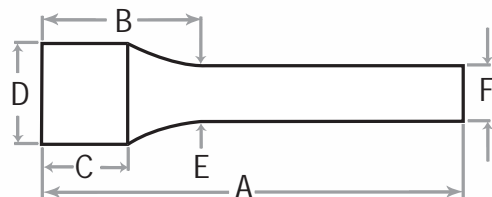

Shilen Match Grade Centerfire Rifle Barrel Blanks

Barrel Contour	Approx. Weight	A	B	C	D	E	F
#1	2-1/2 lbs	22"	6"	2.5"	1.20"	.700"	.550"
#2	3-1/4 lbs	26"	6"	2.5"	1.20"	.765"	.575"
#3	3-1/2 lbs	26"	6"	2.5"	1.20"	.815"	.625"
#4	4 lbs	28"	6"	3"	1.20"	.860"	.650"
#5	4-1/2 lbs	28"	6"	3"	1.20"	.910"	.700"
#6	6 lbs	28"	6"	3"	1.25"	--	.750"
#7HV	7-1/2 lbs	28"	6"	5"	1.25"	--	.830"
#8	7-3/4 lbs	28"	--	3"	1.25"	--	1.00"
#17	7-1/2 lbs	26"	5.5"	2"	1.25"	.940"	.830"