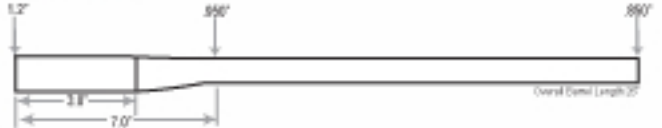

# BARREL AND BARREL BLANK DIMENSIONS

Hart Rifle Barrel Blanks

Barrel	Approx. Wt.	A	B	C	D	E	F
#1	2 lbs.	22"	0.7	0.55	1.25	20.75	3
#2	2 lbs.	24"	0.75	0.595	1.25	20.125	2.625
#3	3 lbs.	24"	0.78	0.617	1.25	20.375	2.375
#4	3 lbs.	26"	0.875	0.65	1.25	21.625	2.125
#5	4 lbs.	26"	0.9	0.7	1.25	21.25	2
#5-1/2	4 lbs.	26"	1.015	0.75	1.25	21.25	2

## LOTHAR WALTHER

#1300  
Standard Sporter  
Normal Steel  
Stainless Steel

#2100  
Light Weight Varmint  
Normal Steel  
Stainless Steel

#2200  
Medium Weight Varmint  
Normal Steel  
Stainless Steel

## Adams & Bennett Replacement Rifle Barrels

Adams & Bennett Barrel Blank Dimensions

Barrel Contour	Blank Weight	A (Finish Length)	B	C	D	E	F
F-34	4 lbs.	26"	3.5"	1.50"	1.200"	8.77"	6.90"
F-44	4-3/4 lbs.	26"	3.5"	1.50"	1.200"	9.74"	7.25"
F-54	5-1/4 lbs.	26"	3.5"	1.50"	1.200"	9.74"	8.30"
F-99	8-1/2 lbs.	26"	N/A	1.50"	1.200"	1.200"	1.20"