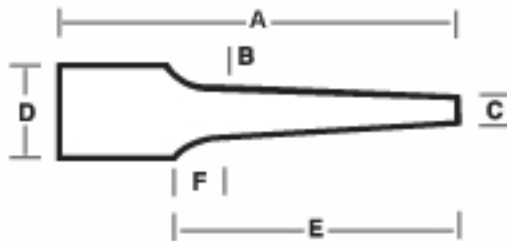

BARREL AND BARREL BLANK DIMENSIONS

Hart Rifle Barrel Blanks

Barrel	Approx. Wt.	A	B	C	D	E	F
#1	2 lbs.	22"	0.7	0.55	1.25	20.75	3
#2	2 lbs.	24"	0.75	0.595	1.25	20.125	2.625
#3	3 lbs.	24"	0.78	0.617	1.25	20.375	2.375
#4	3 lbs.	26"	0.875	0.65	1.25	21.625	2.125
#5	4 lbs.	26"	0.9	0.7	1.25	21.25	2
#5-1/2	4 lbs.	26"	1.015	0.75	1.25	21.25	2