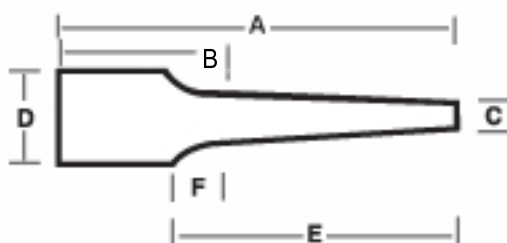

# BARREL AND BARREL BLANK DIMENSIONS

Hart Rifle Barrel Blanks

Barrel	Approx. Wt.	A	B	C	D	E	F
#1	2 lbs.	22"	0.7	0.55	1.25	20.75	3
#2	2 lbs.	24"	0.75	0.595	1.25	20.125	2.625
#3	3 lbs.	24"	0.78	0.617	1.25	20.375	2.375
#4	3 lbs.	26"	0.875	0.65	1.25	21.625	2.125
#5	4 lbs.	26"	0.9	0.7	1.25	21.25	2
#5-1/2	4 lbs.	26"	1.015	0.75	1.25	21.25	2

## Adams & Bennett Replacement Rifle Barrels

Adams & Bennett Barrel Blank Dimensions

Barrel Contour	Blank Weight	A (Finish Length)	B	C	D	E	F
F-34	4 lbs.	26"	3.5"	1.50"	1.200"	8.77"	6.90"
F-44	4-3/4 lbs.	26"	3.5"	1.50"	1.200"	9.74"	7.25"
F-54	5-1/4 lbs.	26"	3.5"	1.50"	1.200"	9.74"	8.30"
F-99	8-1/2 lbs.	26"	N/A	1.50"	1.200"	1.200"	1.20"

Specified Barrel Dimensions

Barrel Contour	A	B	C	D	E	F
F-34	21"	6.000"	1.500"	1.140"	0.750"	0.550"
F-44	24"	3.586"	0.750"	1.200"	0.877"	0.650"
F-54	24"	3.500"	1.500"	1.200"	0.974"	0.725"
F-99	24"	3.500"	1.500"	1.200"	0.974"	0.830"

Douglas Barrel Blank Dimensions

Barrel Contour	Approx Weight	A	B	C	D	E	F
<b>Sporter Barrels</b>							
#1	2-1/4 lbs	22"	4.250"	1.25"	1.150"	7.00"	5.60"
#2	2-3/4 lbs	24"	3.875"	1.25"	1.150"	7.50"	6.00"
#3	3 lbs	24"	3.625"	1.25"	1.150"	7.80"	6.25"
#4	3-1/2 lbs	26"	3.375"	1.25"	1.150"	8.75"	6.50"
#5	4 lbs	26"	3.750"	1.75"	1.150"	9.00"	7.00"
#5A	4 lbs	26"	3.750"	1.75"	1.150"	1.015"	7.50"
<b>Longer Barrels</b>							
#6	5-1/2 lbs	26"	N/A	3"	1.150"	-	7.50"
#7	6-1/4 lbs	26"	N/A	3"	1.150"	-	8.75"
#8	8-1/2 lbs	28"	N/A	3"	1.150"	-	1"
Basic	10 lbs	25-1/2"	1-1/8 to 1-3/16"		Rough Turned Blank		