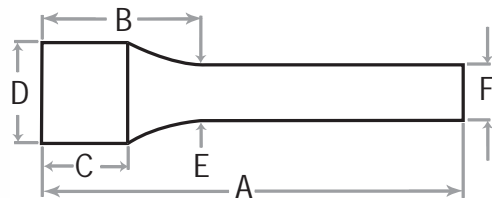

Lilja Barrel Blank Dimensions

Barrel Contour	Approx. Weight	A	B	C	D	E	F
#2	2-3/4 lbs	27"	6.0"	2.5"	1.20"	.750"	.575"
#3	3-1/4 lbs	27"	6.0"	2.75"	1.20"	.800"	.625"
#4	3-1/2 lbs	27"	6.0"	2.75"	1.20"	.825"	.650"
#7	5 lbs	27"	6.5"	3.5"	1.25"	1.00"	.825"
#7 Fluted	4.7 lbs	27"	6.5"	3.5"	1.25"	1.00"	.825"
NBRSA HV	6-3/4 lbs	27"	N/A	5.0"	1.25"	N/A	.925"