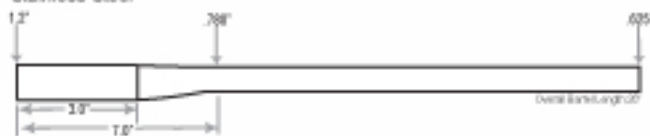

LOTHAR WALTHER

#1300
Standard Sporter
Normal Steel
Stainless Steel