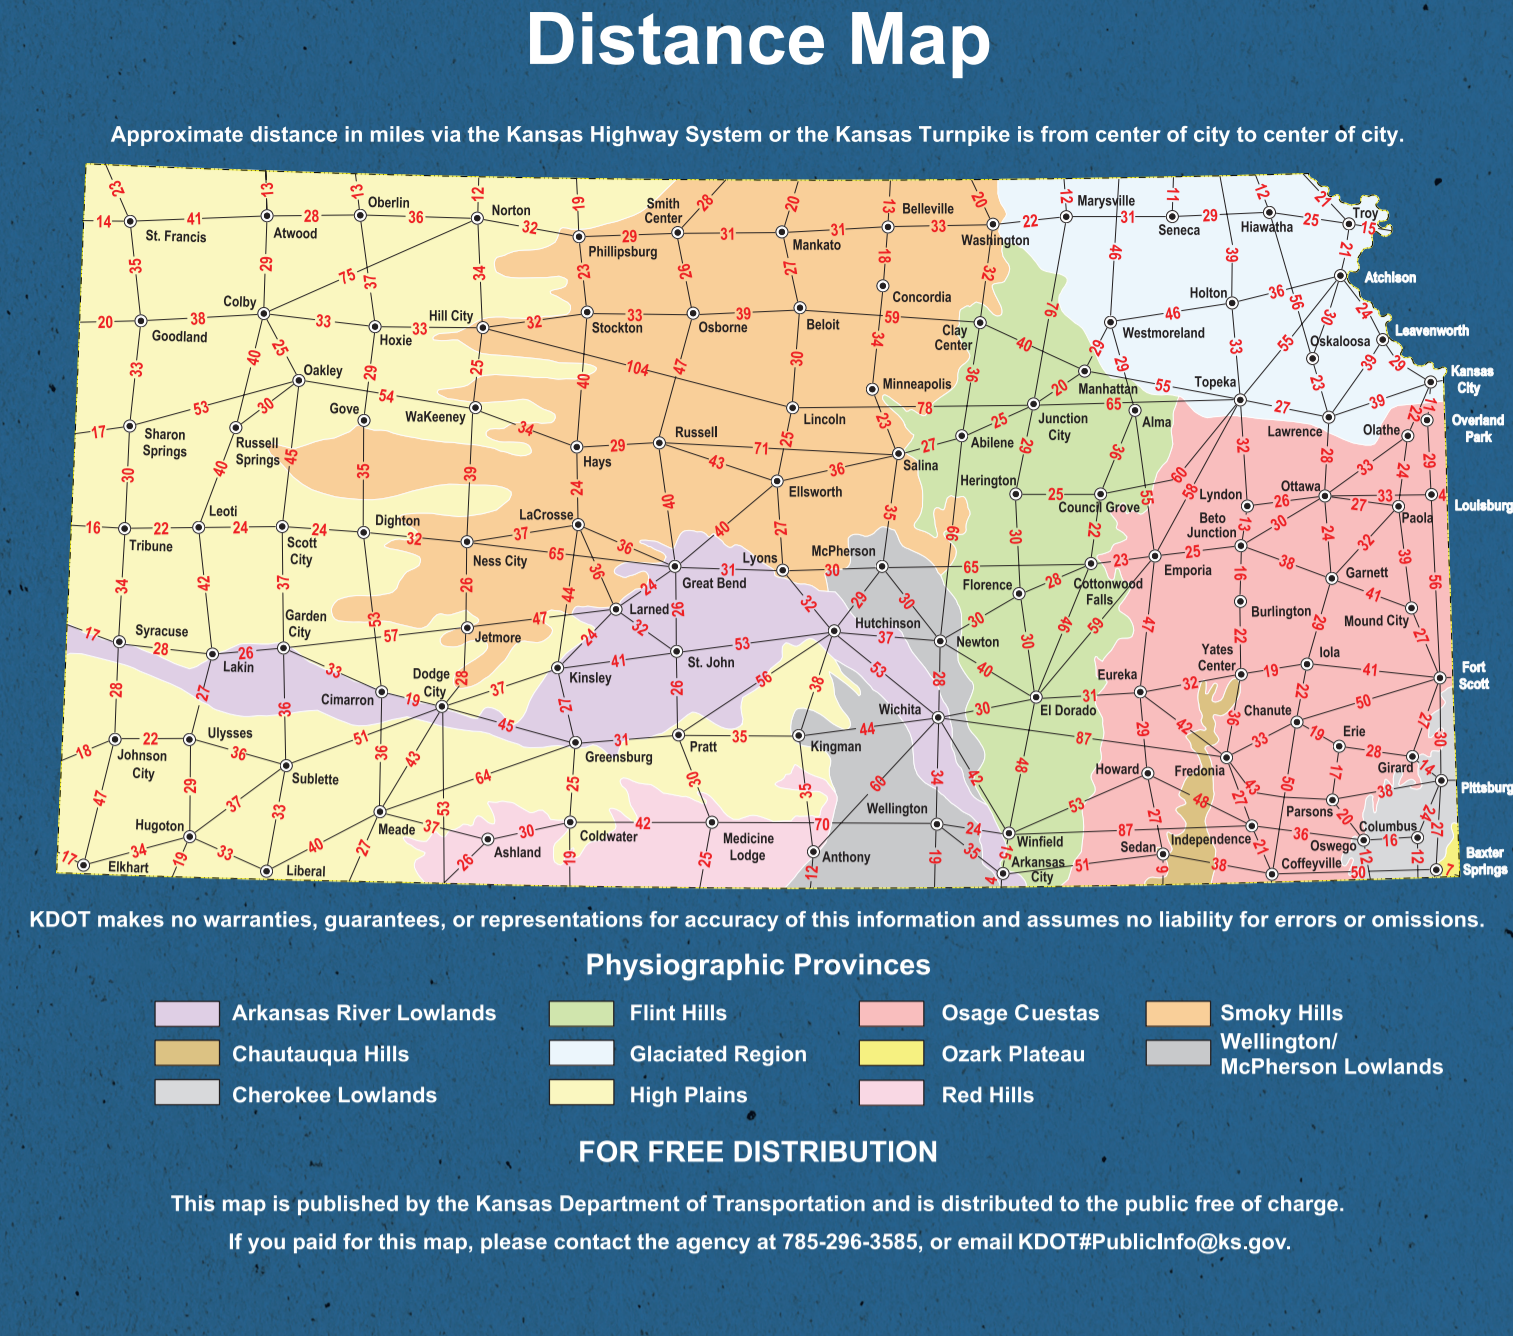

County Index

Table listing Kansas counties and their corresponding page numbers in the index.

City Index

Table listing major cities in Kansas and their corresponding page numbers in the index.

Distance Map

County Index

Table listing Kansas counties and their corresponding page numbers in the index.

MUSEUM LIST

Table listing museums in Kansas with their names, locations, and index numbers.

MAP EXPLANATION

Map explanation section containing symbols for highways, county roads, historic trails, byways, and cities.

Kansas Travel Information section with website URL, phone number, and highlights of Kansas driving laws.

Additional information section including map explanation, museum list, and city symbols.