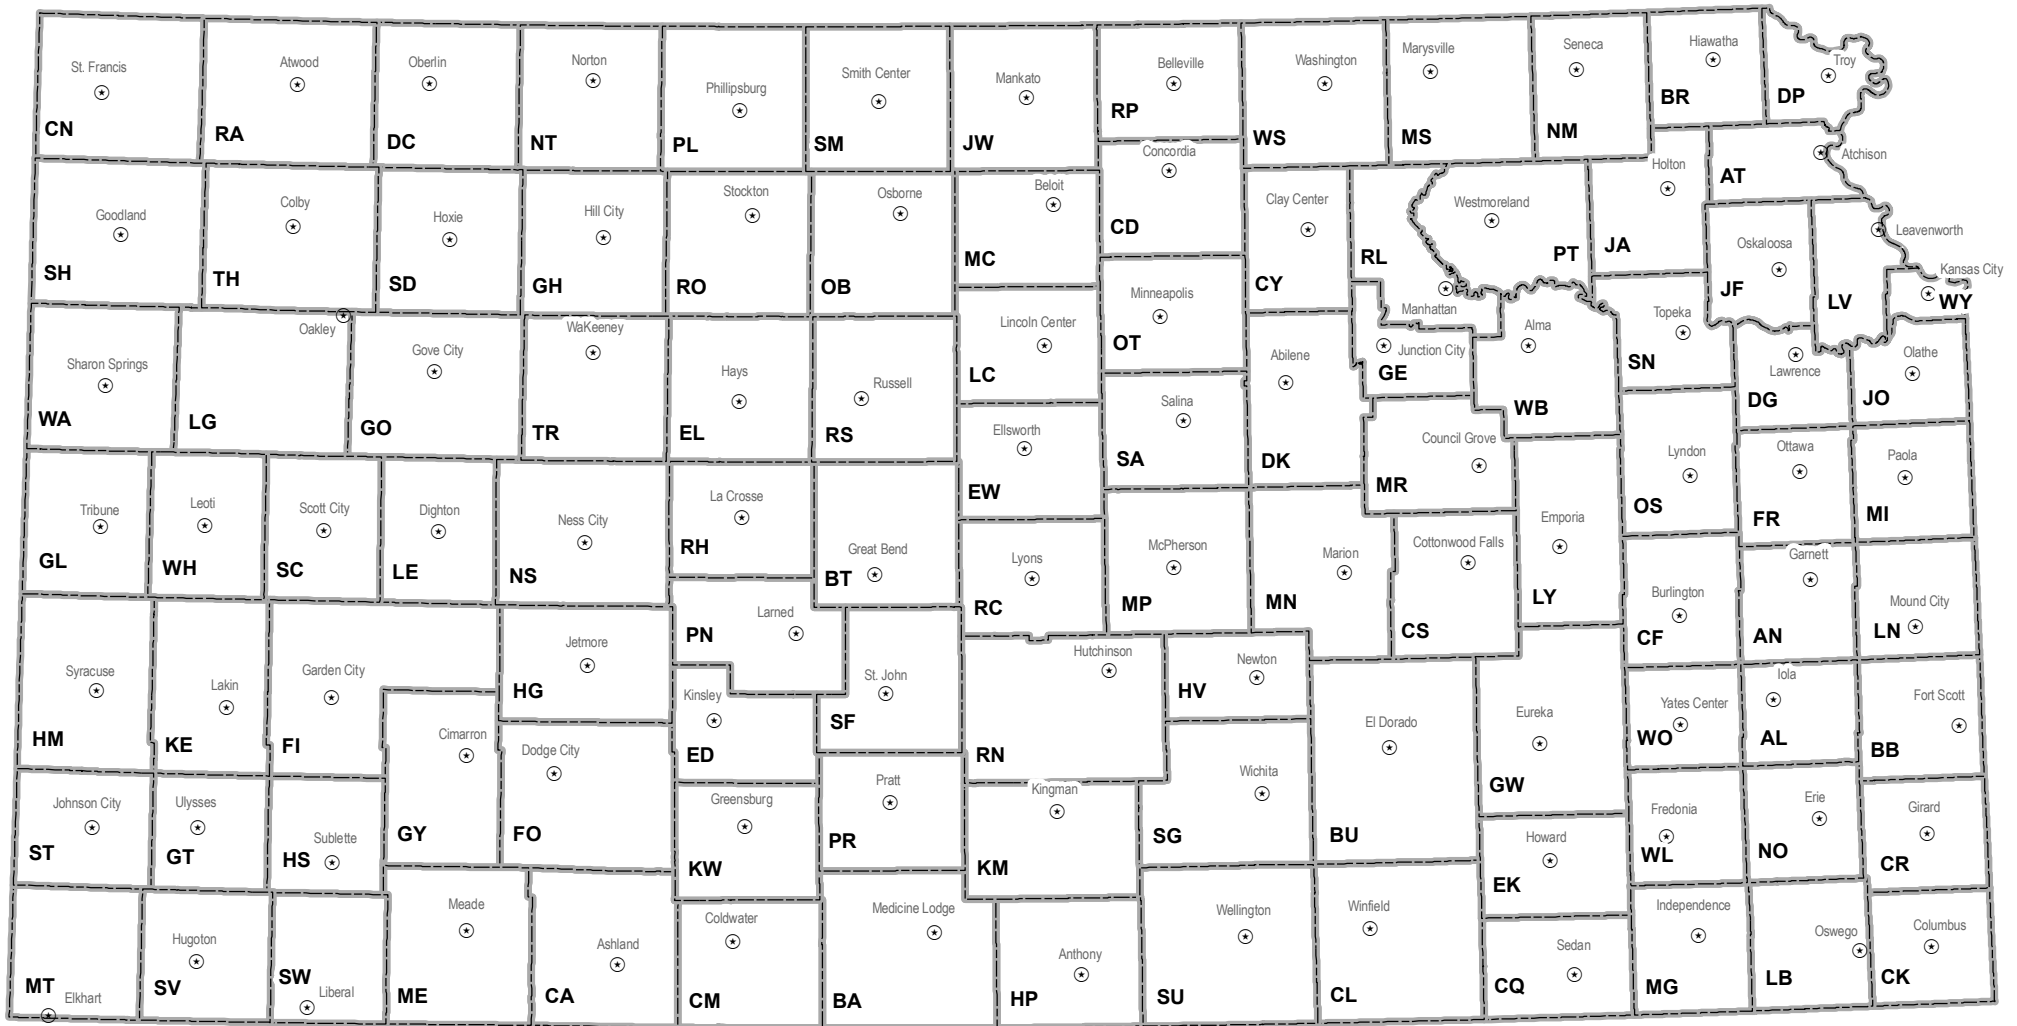

County Seats in Kansas

Source: U.S. Census Bureau

Kansas Adjutant General's Department
Geospatial Technologies Section
7 June 2010

County	Code
Allen	AL
Anderson	AN
Atchison	AT
Barber	BA
Barton	BT
Bourbon	BB
Brown	BR
Butler	BU
Chase	CS
Chautauqua	CQ

County	Code
Gary	GE
Gove	GO
Graham	GH
Grant	GT
Gray	GY
Greeley	GL
Greenwood	GW
Hamilton	HM
Harper	HP
Harvey	HV

County	Code
Haskell	HS
Hodgeman	HG
Jackson	JA
Jefferson	JF
Jewell	JW
Johnson	JO
Kearny	KE
Kingman	KM
Kiowa	KW
Laborer	LB

County	Code
Lane	LE
Leavenworth	LV
Lincoln	LC
Linn	LN
Logan	LG
Lyon	LY
McPherson	MP
Kearny	KE
Kingman	KM
Marion	MN
Marshall	MS
Meade	ME

County	Code
Miami	MI
Mitchell	MC
Montgomery	MG
Morris	MR
Morton	MT
Nemaha	NM
Neosho	NO
Ness	NS
Norton	NT
Osage	OS

County	Code
Osborne	OB
Ottawa	OT
Pawnee	PN
Phillips	PL
Pottawato	PT
Pratt	PR
Rawlins	RA
Reno	RN
Republic	RP
Rice	RC

County	Code
Riley	RL
Rooks	RO
Rush	RH
Russell	RS
Saline	SA
Scott	SC
Sedgwick	SG
Seward	SW
Shawnee	SN
Sheridan	SD