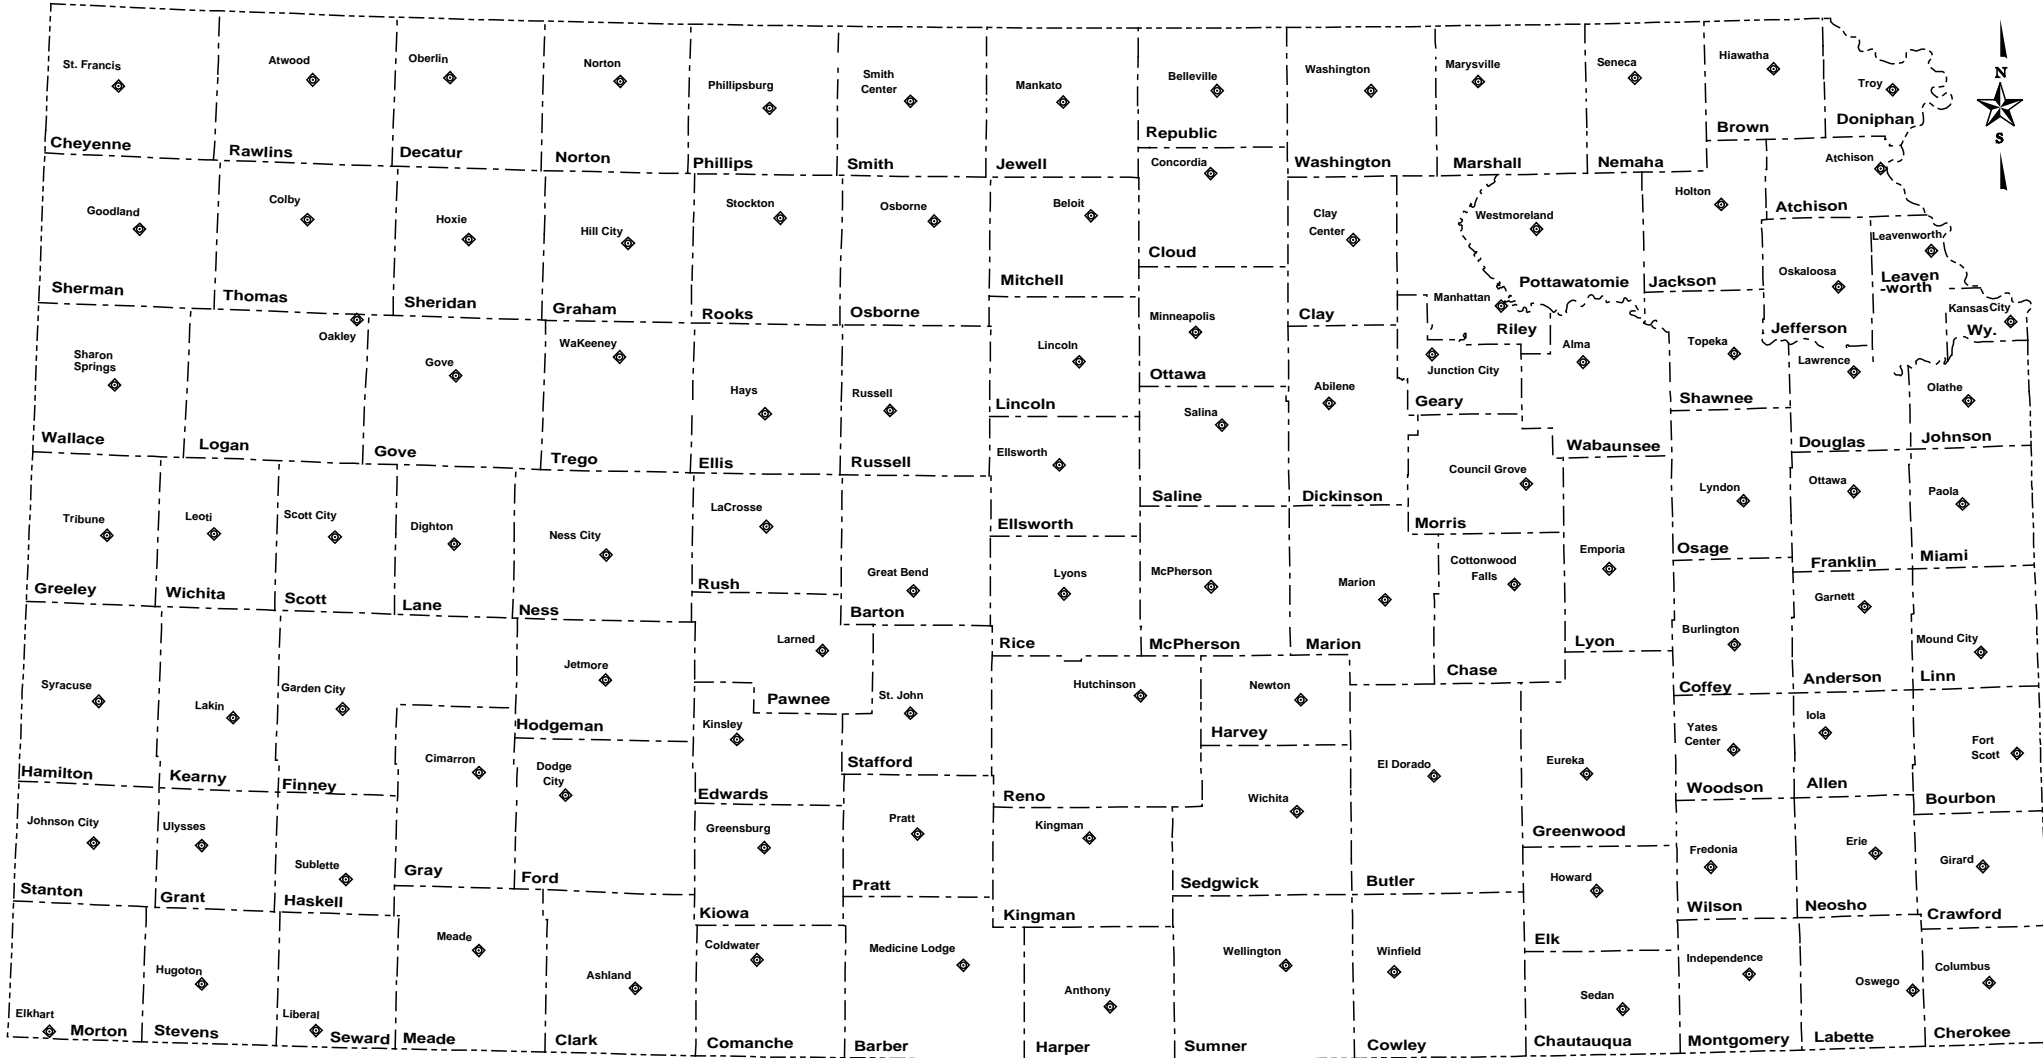

KANSAS

Kansas Department Of Transportation
Bureau Of Transportation Planning
COUNTYLINE.DGN JUNE 2004

MILES 0 10 20 30 40
KILOMETERS 0 20 40 60