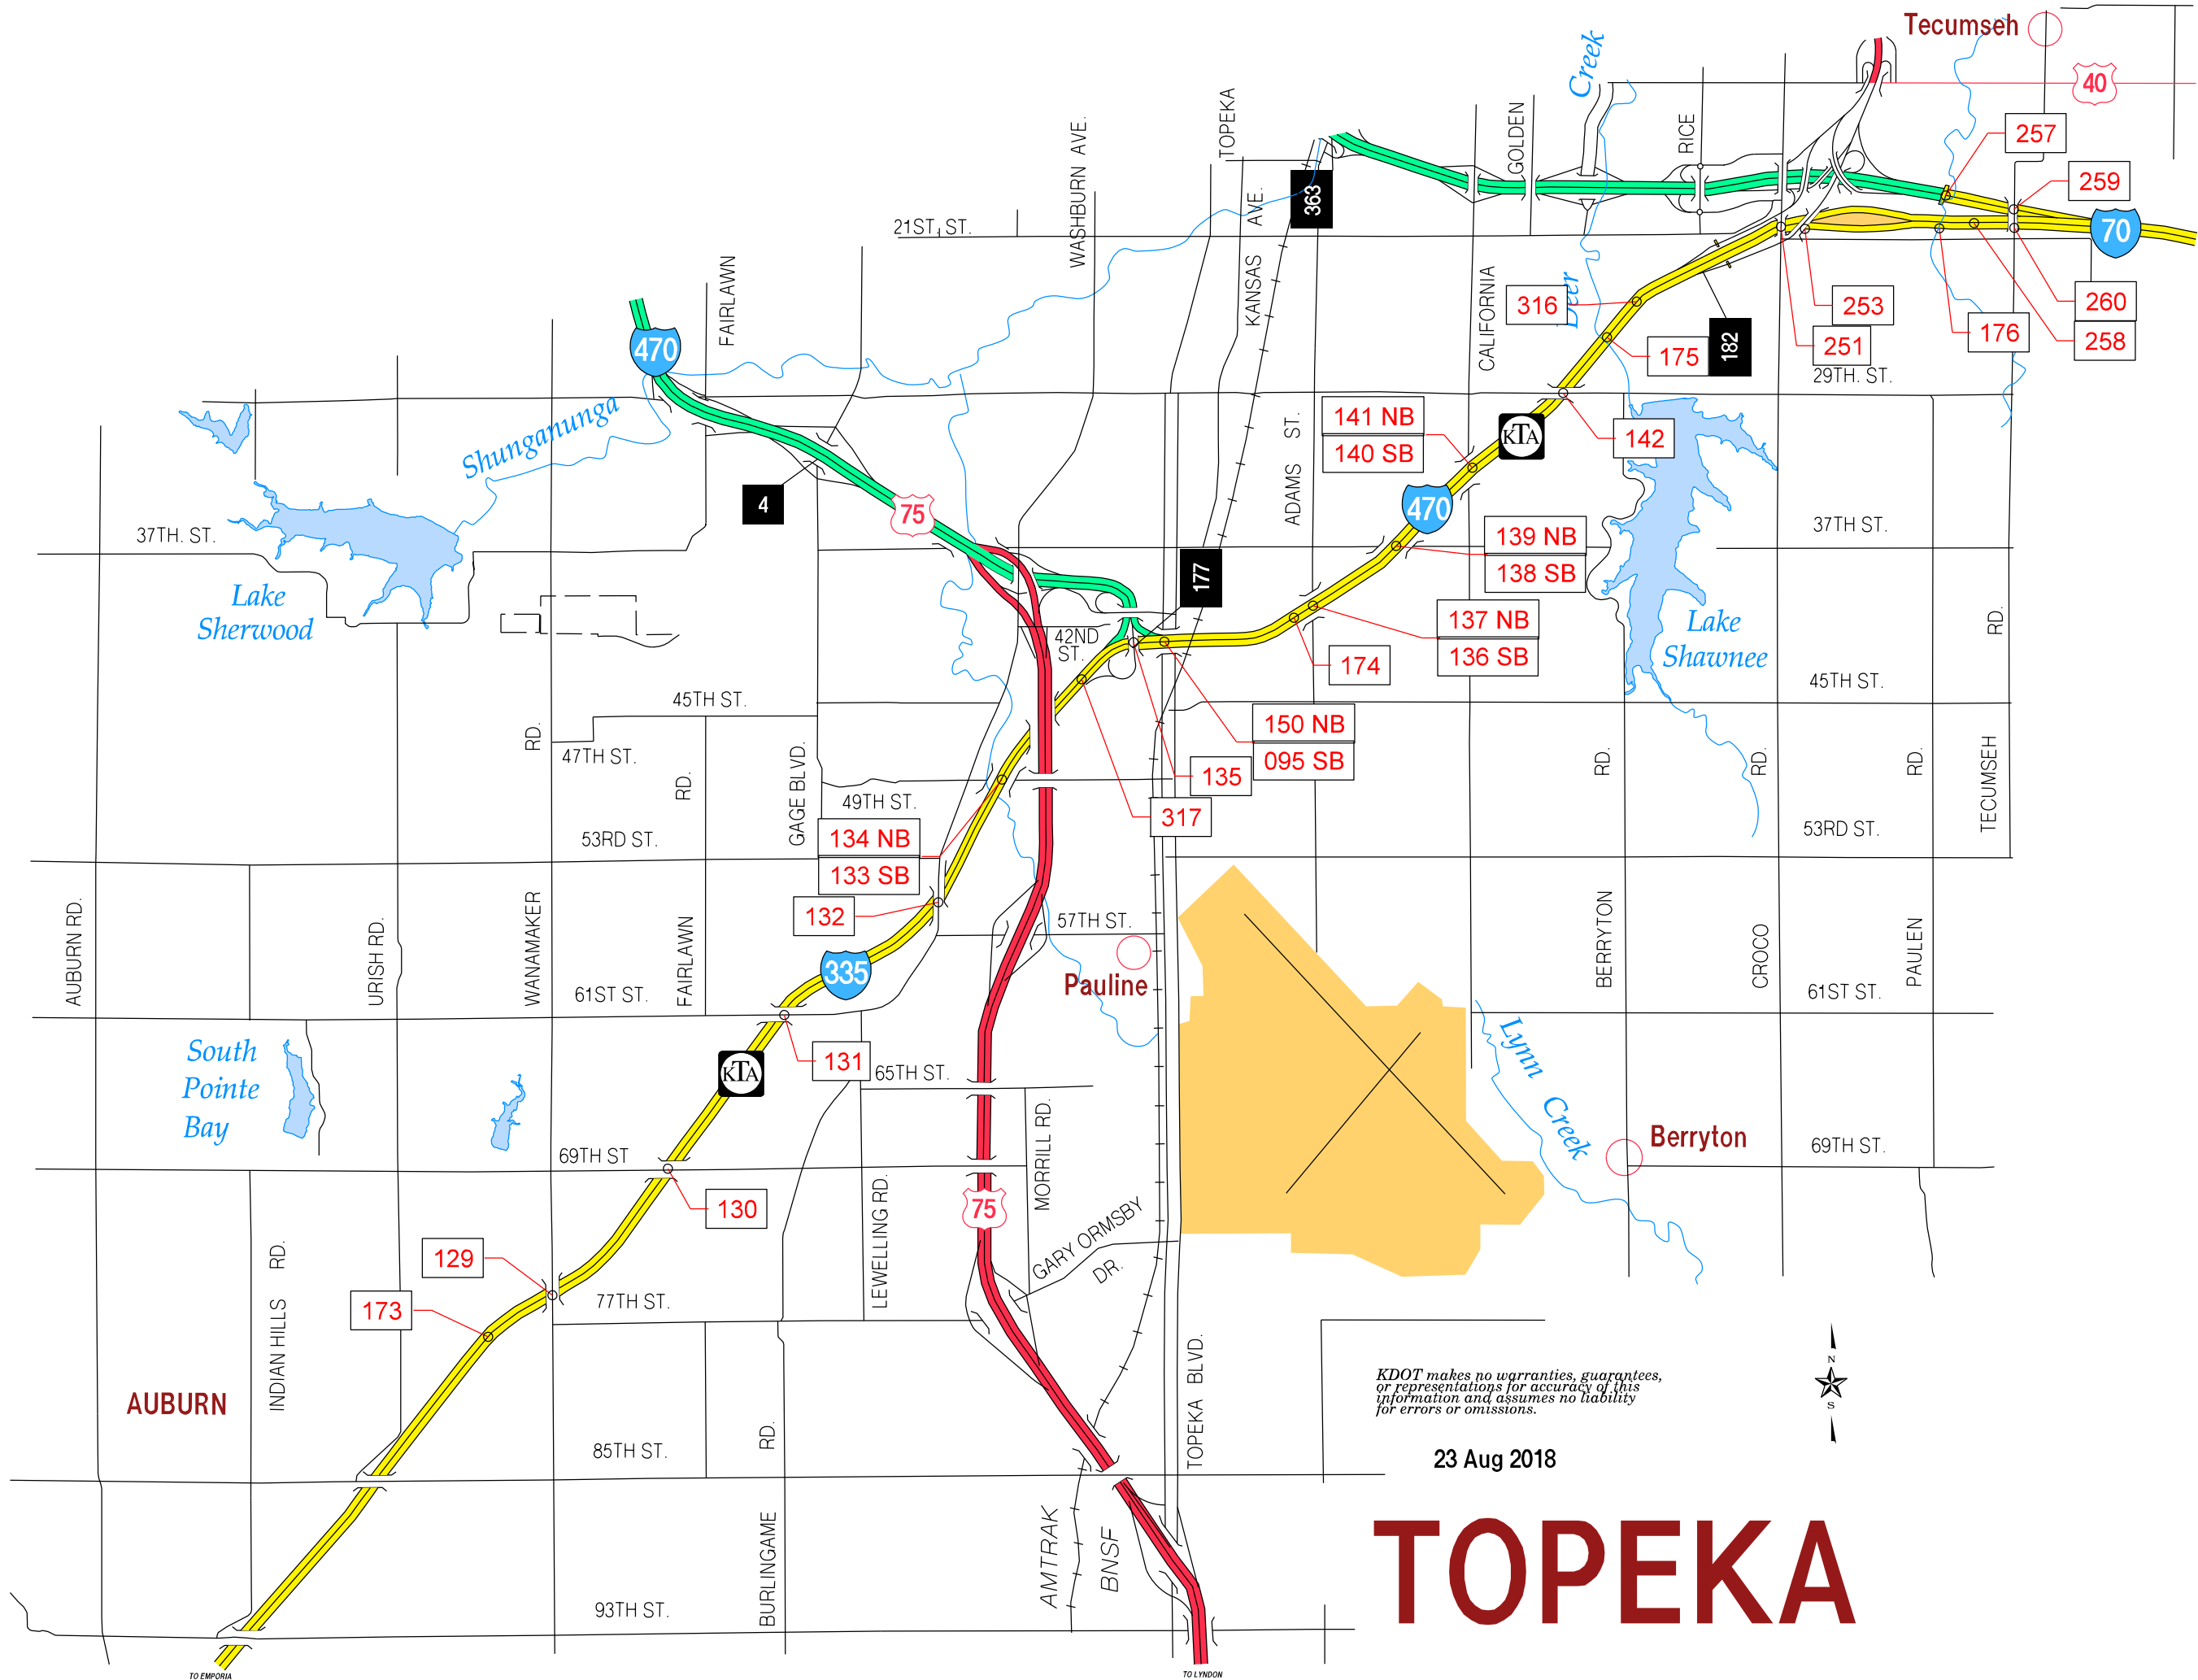

KDOT makes no warranties, guarantees, or representations for accuracy of this information and assumes no liability for errors or omissions.

17 Feb 2017

1st District

SHAWNEE COUNTY 89

KDOT makes no warranties, guarantees, or representations for accuracy of this information and assumes no liability for errors or omissions.

30 Jun 2017

TOPEKA

I-70/US-40/K-4 & RICE RD.
SHAWNEE COUNTY
CITY OF TOPEKA
EXIT 365

I 70 & US 40 / K 4
SHAWNEE COUNTY
EXIT 366
KTA EXIT 182

I 70 & I 470 / KTA
SHAWNEE COUNTY
EXIT 183

*KDOT makes no warranties, guarantees,
or representations for accuracy of this
information and assumes no liability
for errors or omissions.*

23 Aug 2018

KDOT makes no warranties, guarantees, or representations for accuracy of this information and assumes no liability for errors or omissions.

23 Aug 2018

TOPEKA

TO EMPORIA

TO LYNDON