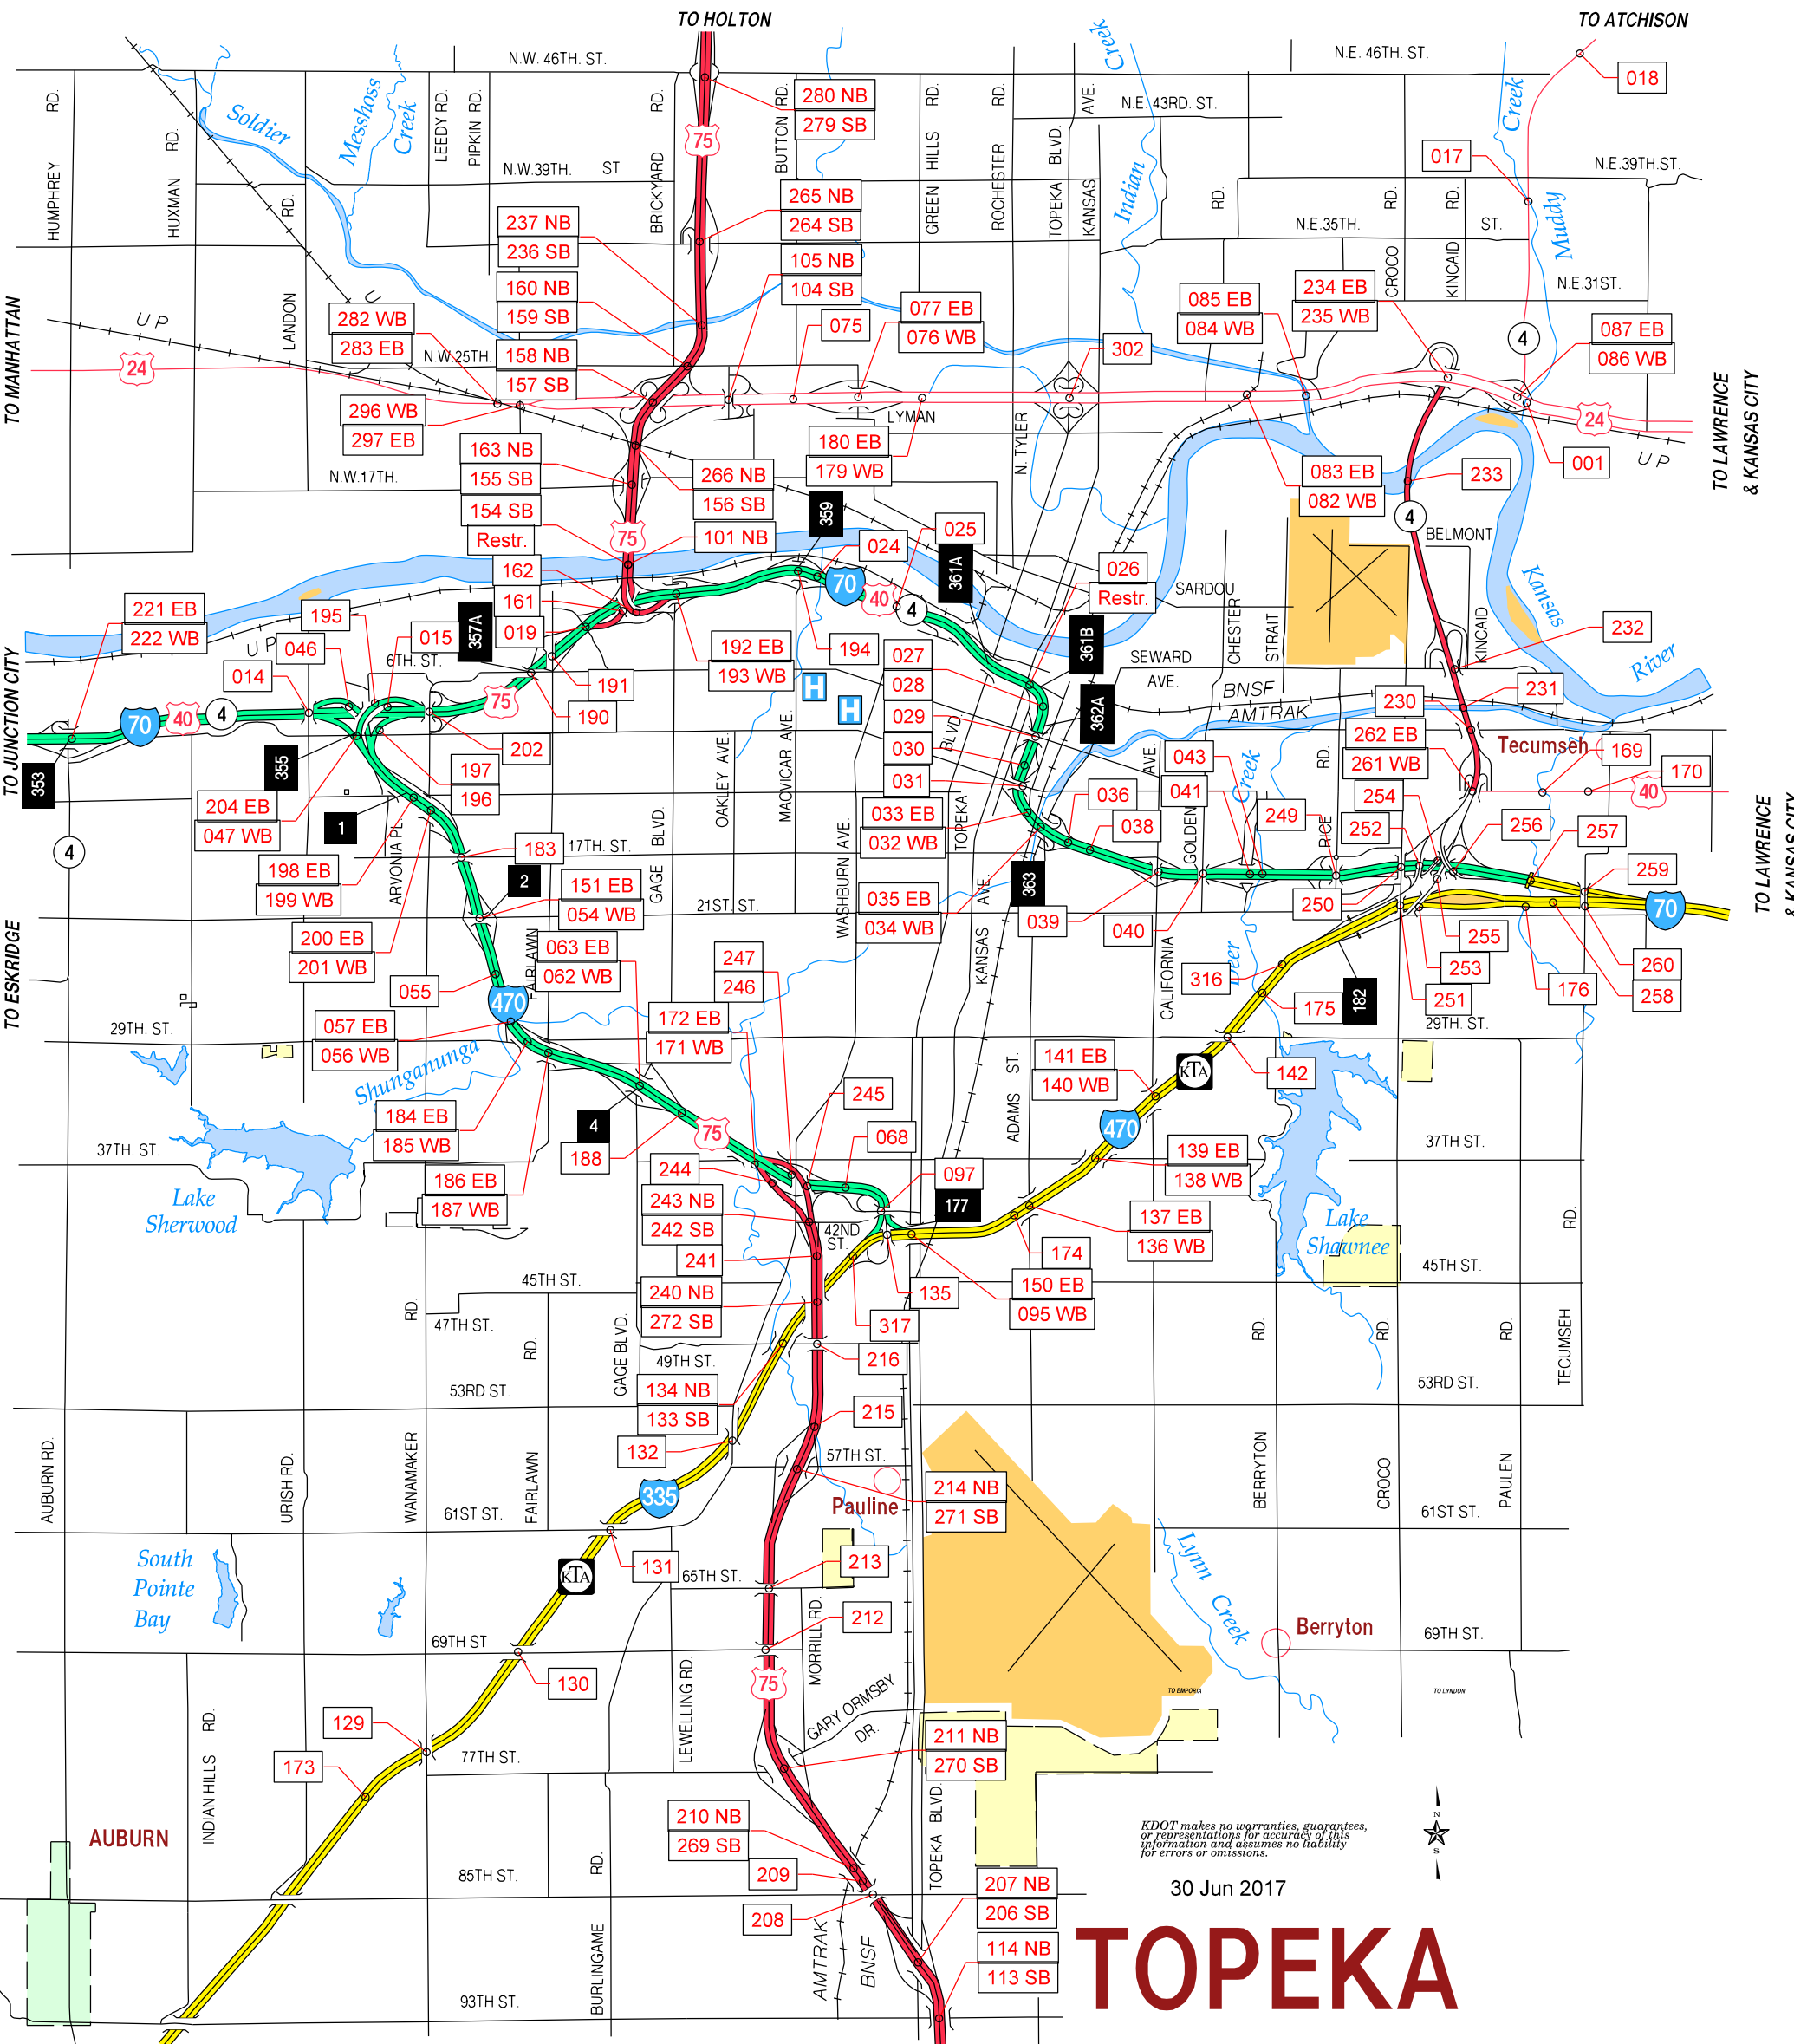

30 Jun 2017

TOPEKA