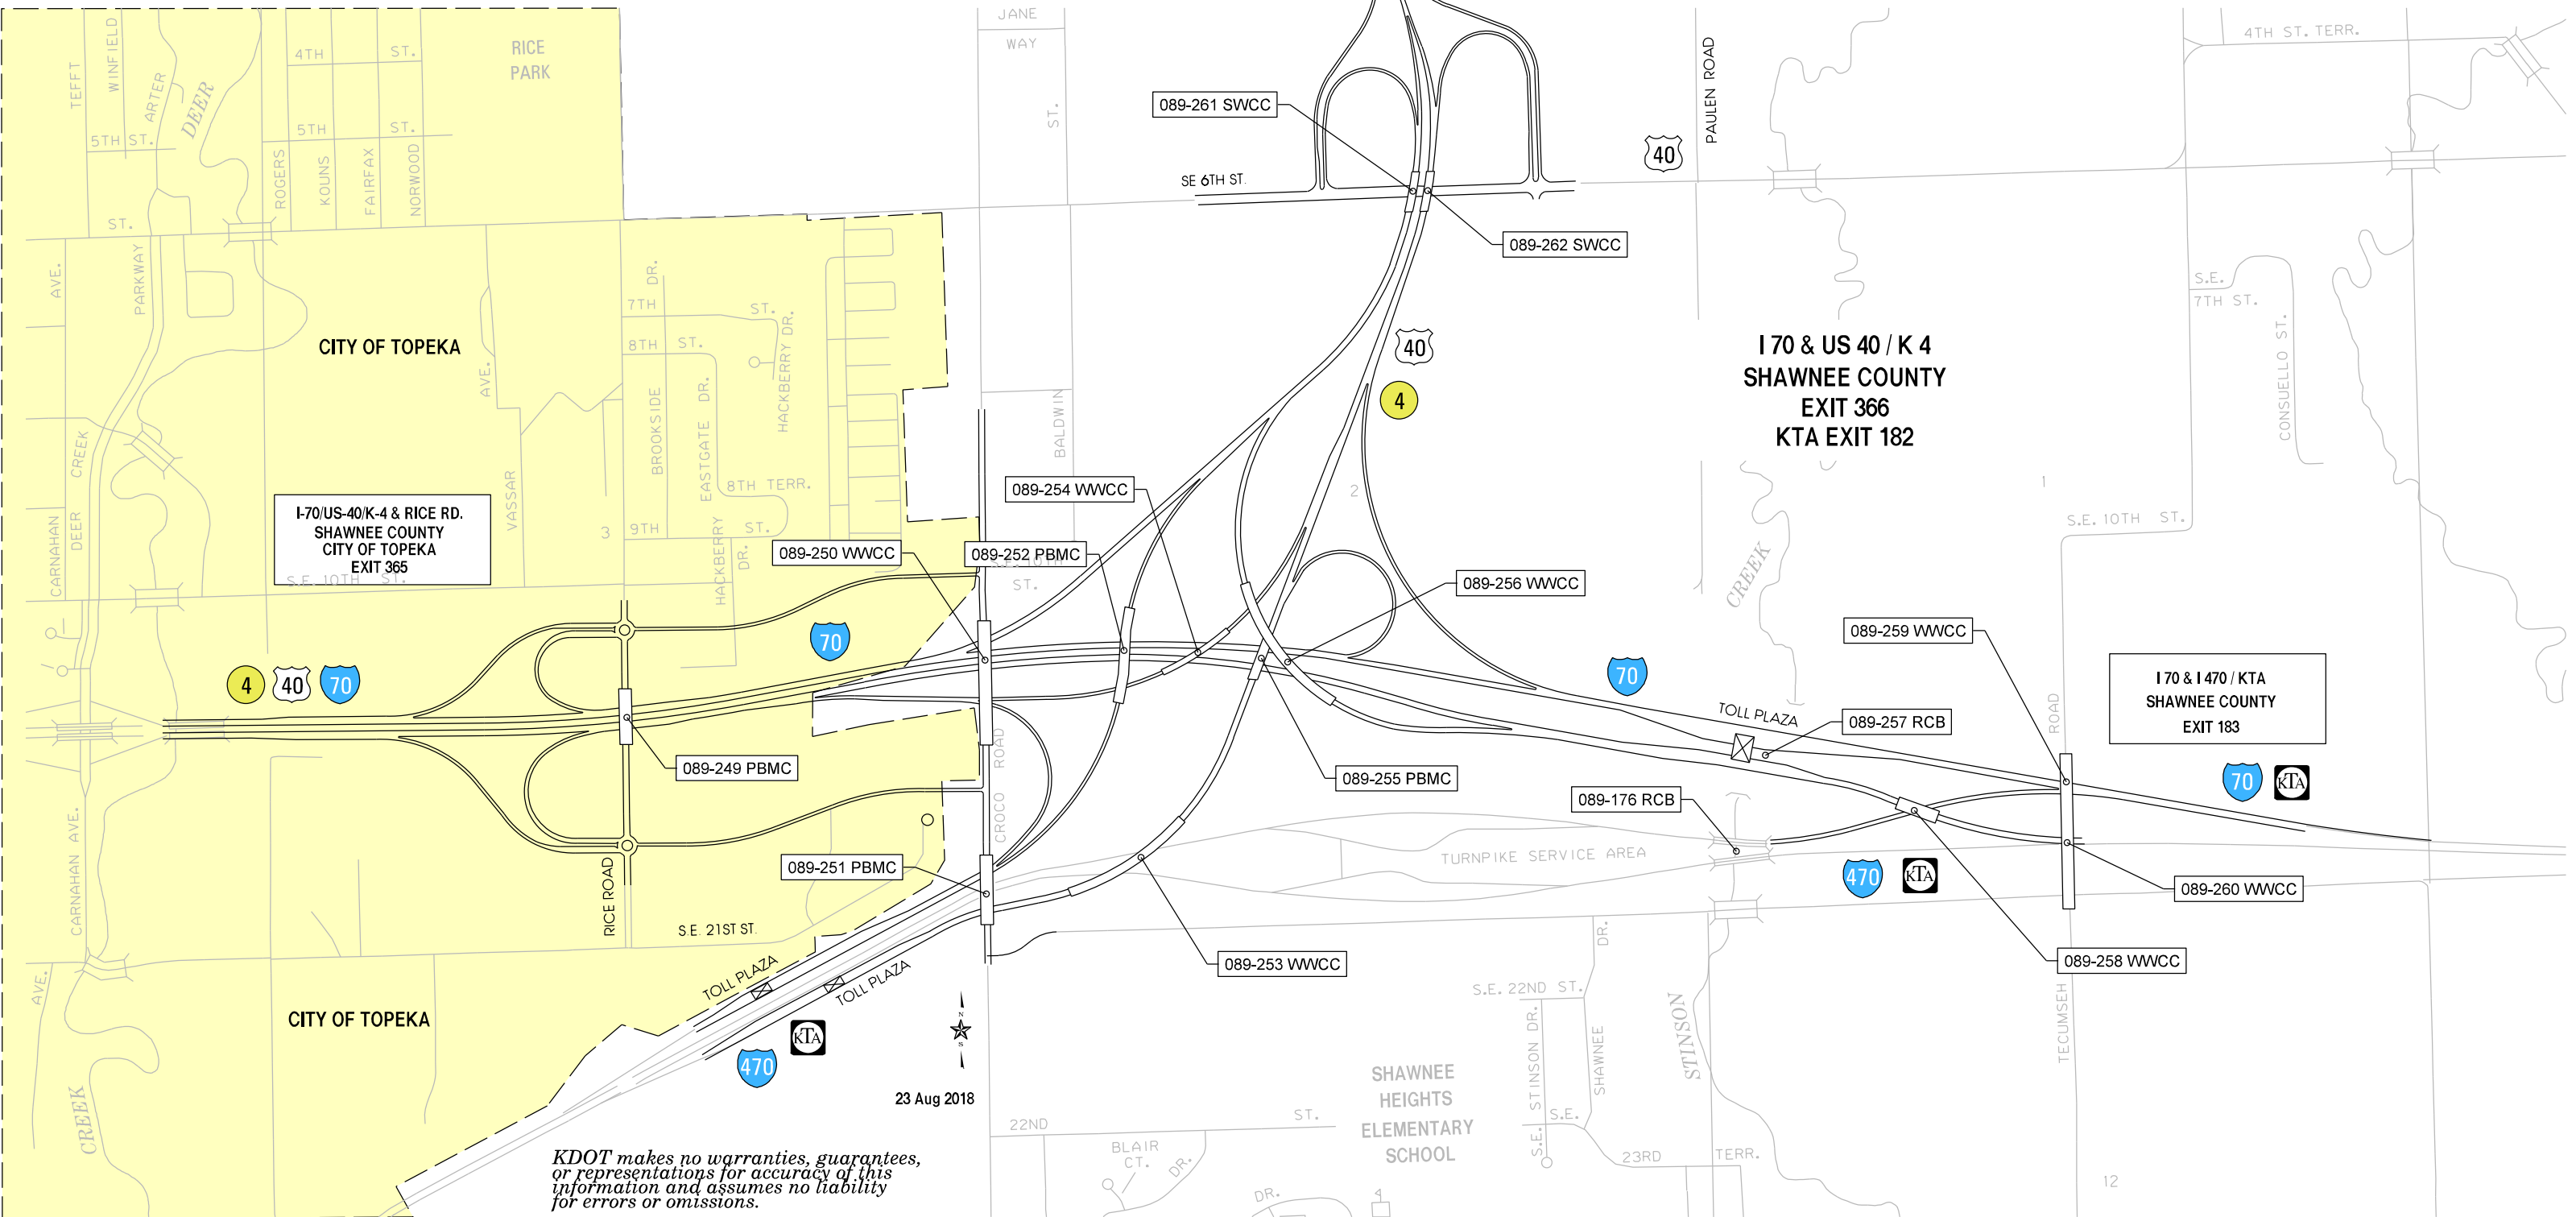

KDOT makes no warranties, guarantees, or representations for accuracy of this information and assumes no liability for errors or omissions.

17 Feb 2017

1st District

SHAWNEE COUNTY 89

KDOT makes no warranties, guarantees, or representations for accuracy of this information and assumes no liability for errors or omissions.

30 Jun 2017

TOPEKA

I-70/US-40/K-4 & RICE RD.
SHAWNEE COUNTY
CITY OF TOPEKA
EXIT 365

I 70 & US 40 / K 4
SHAWNEE COUNTY
EXIT 366
KTA EXIT 182

I 70 & I 470 / KTA
SHAWNEE COUNTY
EXIT 183

*KDOT makes no warranties, guarantees,
or representations for accuracy of this
information and assumes no liability
for errors or omissions.*

23 Aug 2018

KDOT makes no warranties, guarantees, or representations for accuracy of this information and assumes no liability for errors or omissions.

23 Aug 2018

TOPEKA

TO EMPORIA

TO LYNDON