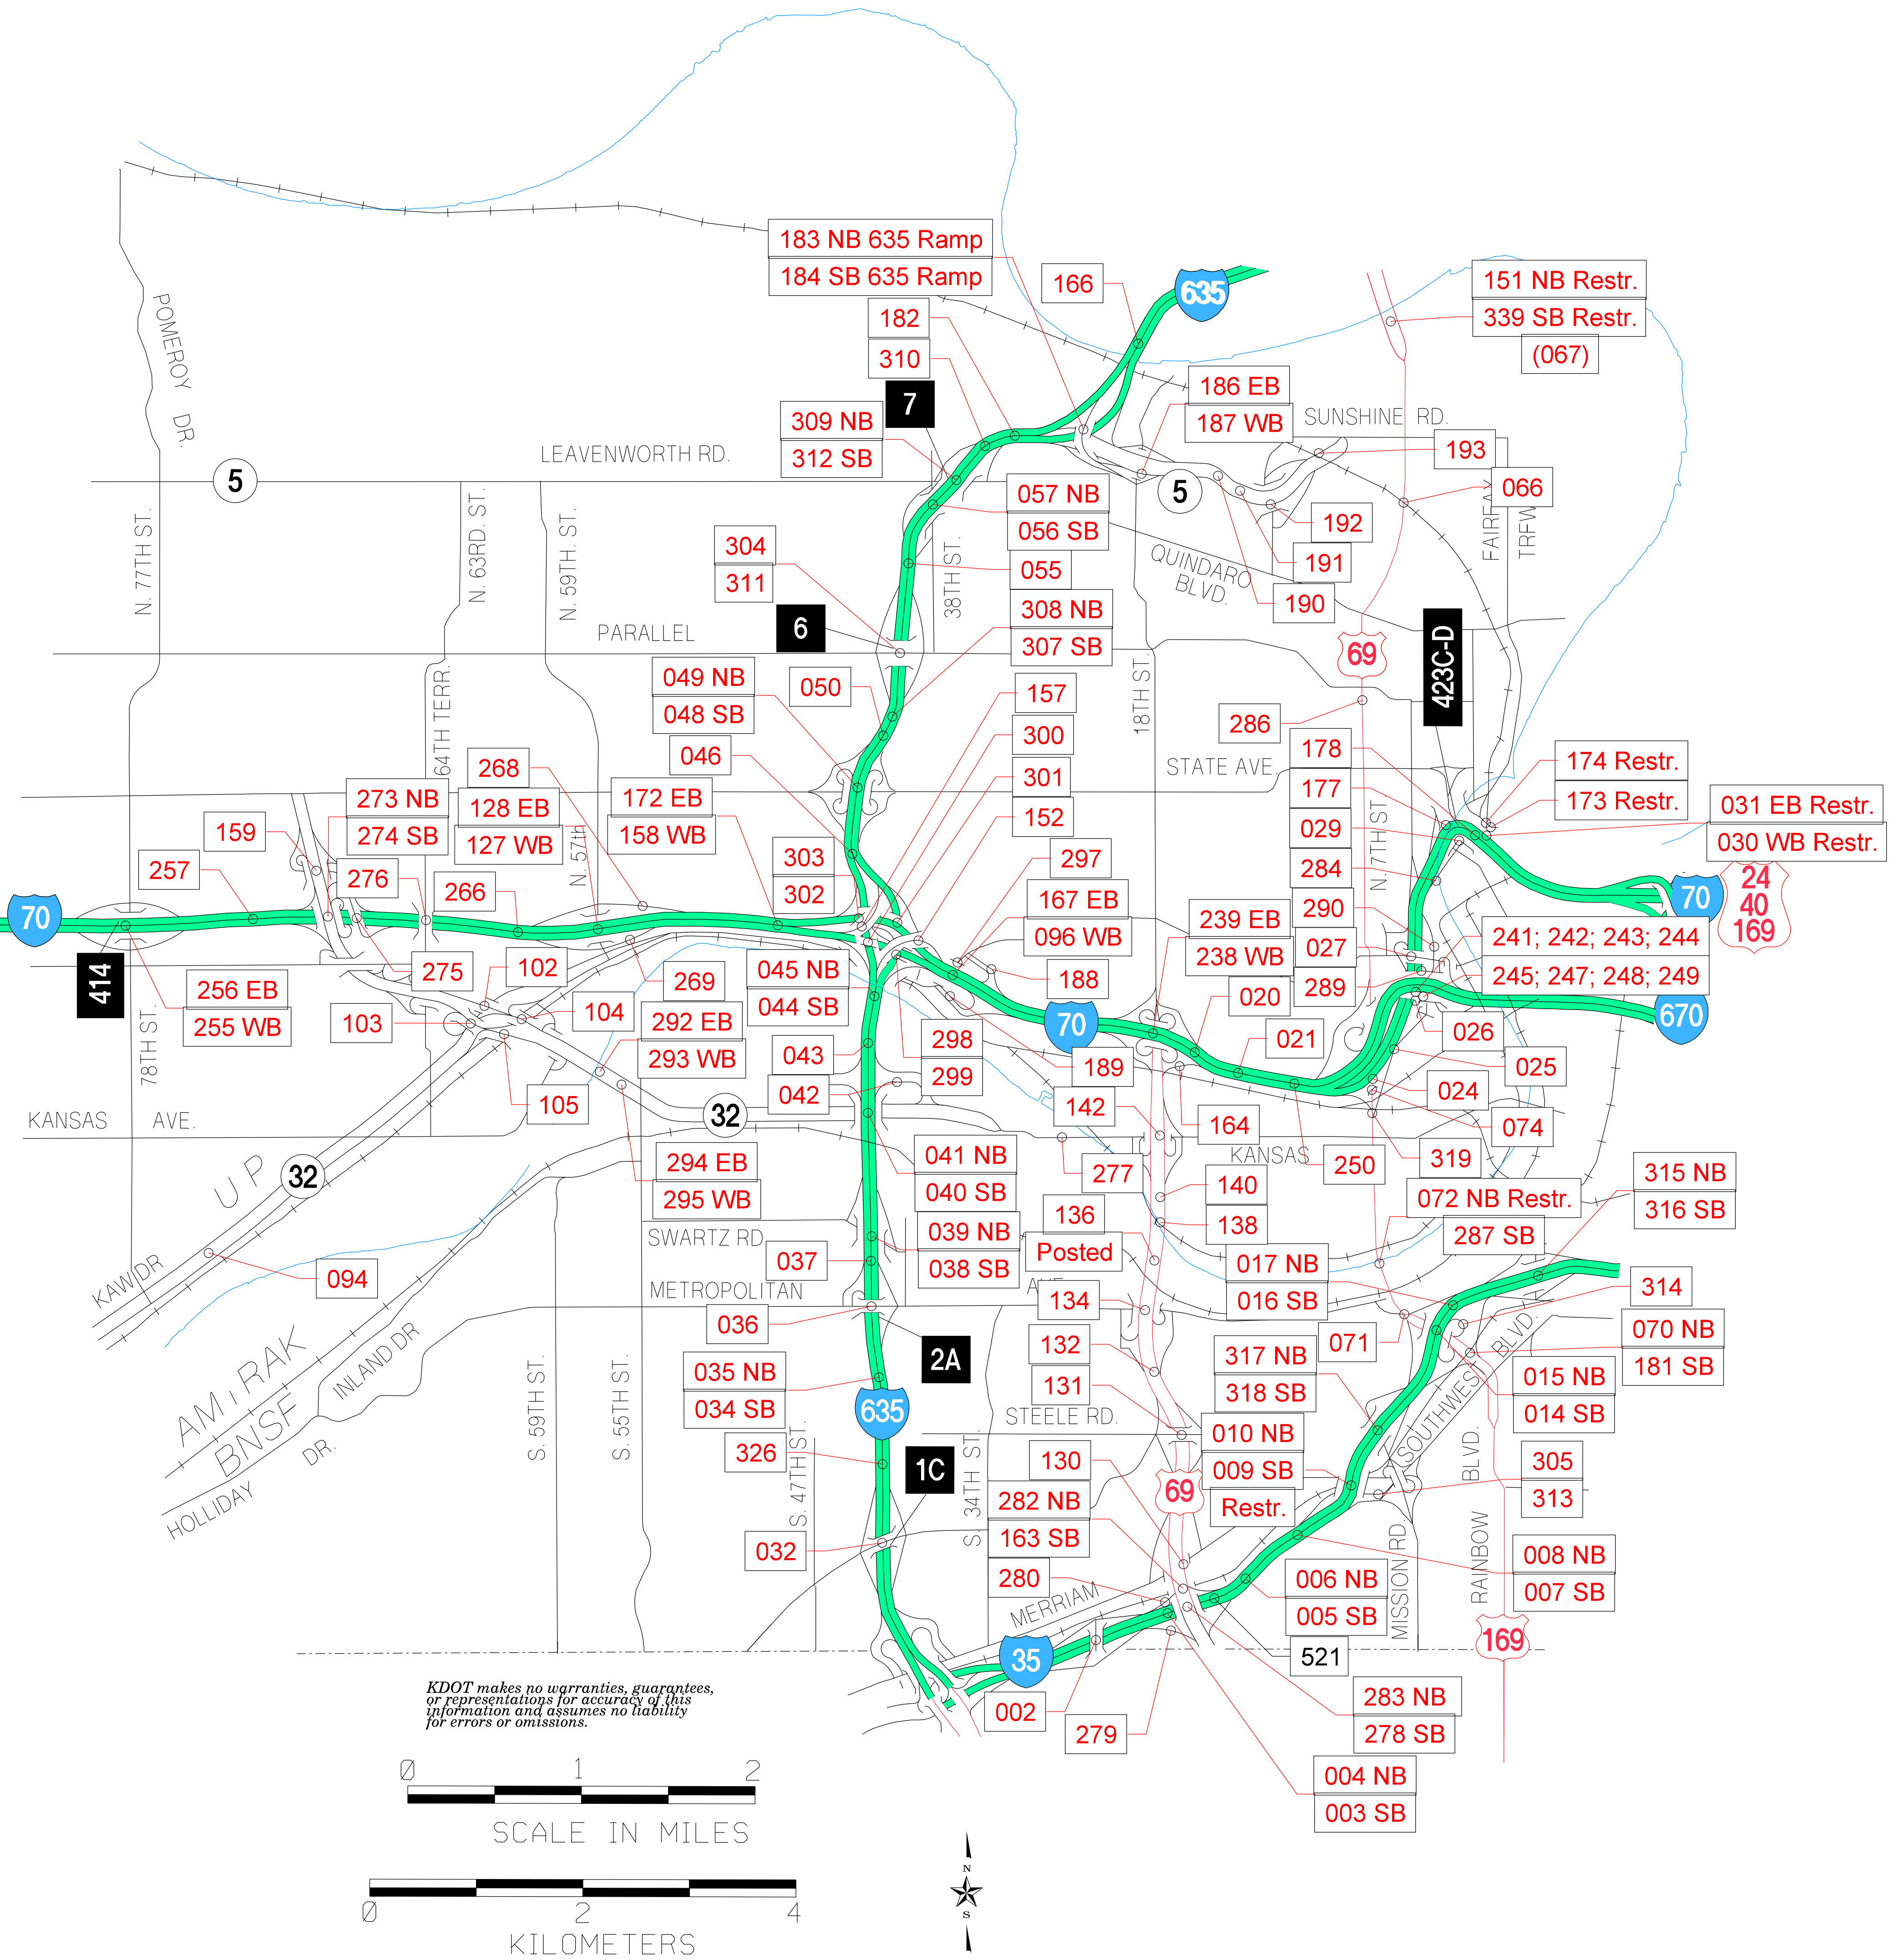

12 Feb 2018

KANSAS CITY

1st District

WYANDOTTE COUNTY 105

12 Feb 2018

KANSAS CITY

1st District

WYANDOTTE COUNTY 105

**I-70 & I-435
EXIT 411A,B (I-70)
EXIT 12A,B (I-435)
WYANDOTTE COUNTY
CITY OF EDWARDSVILLE
CITY OF KANSAS CITY**

*KDOT makes no warranties, guarantees,
or representations for accuracy of this
information and assumes no liability
for errors or omissions.*

KANSAS CITY

I-70 / KTA & I-635 EXIT 418 (I-70) EXIT 4 (I-635) WYANDOTTE COUNTY CITY OF KANSAS CITY

KDOT makes no warranties, guarantees, or representations for accuracy of this information and assumes no liability for errors or omissions.

- 105(044)
- 105(045)
- 105(046)
- 105(152)
- 105(157)
- 105(298)
- 105(299)
- 105(300)
- 105(301)
- 105(302)
- 105(303)

I-70 & 3RD ST. / JAMES ST.
 EXIT 423 B (east bound)
 I-70 & WASHINGTON / MINNESOTA
 EXIT 423 C (west bound)
 I-70 & FAIRFAX DIST.
 EXIT 423 D (west bound)