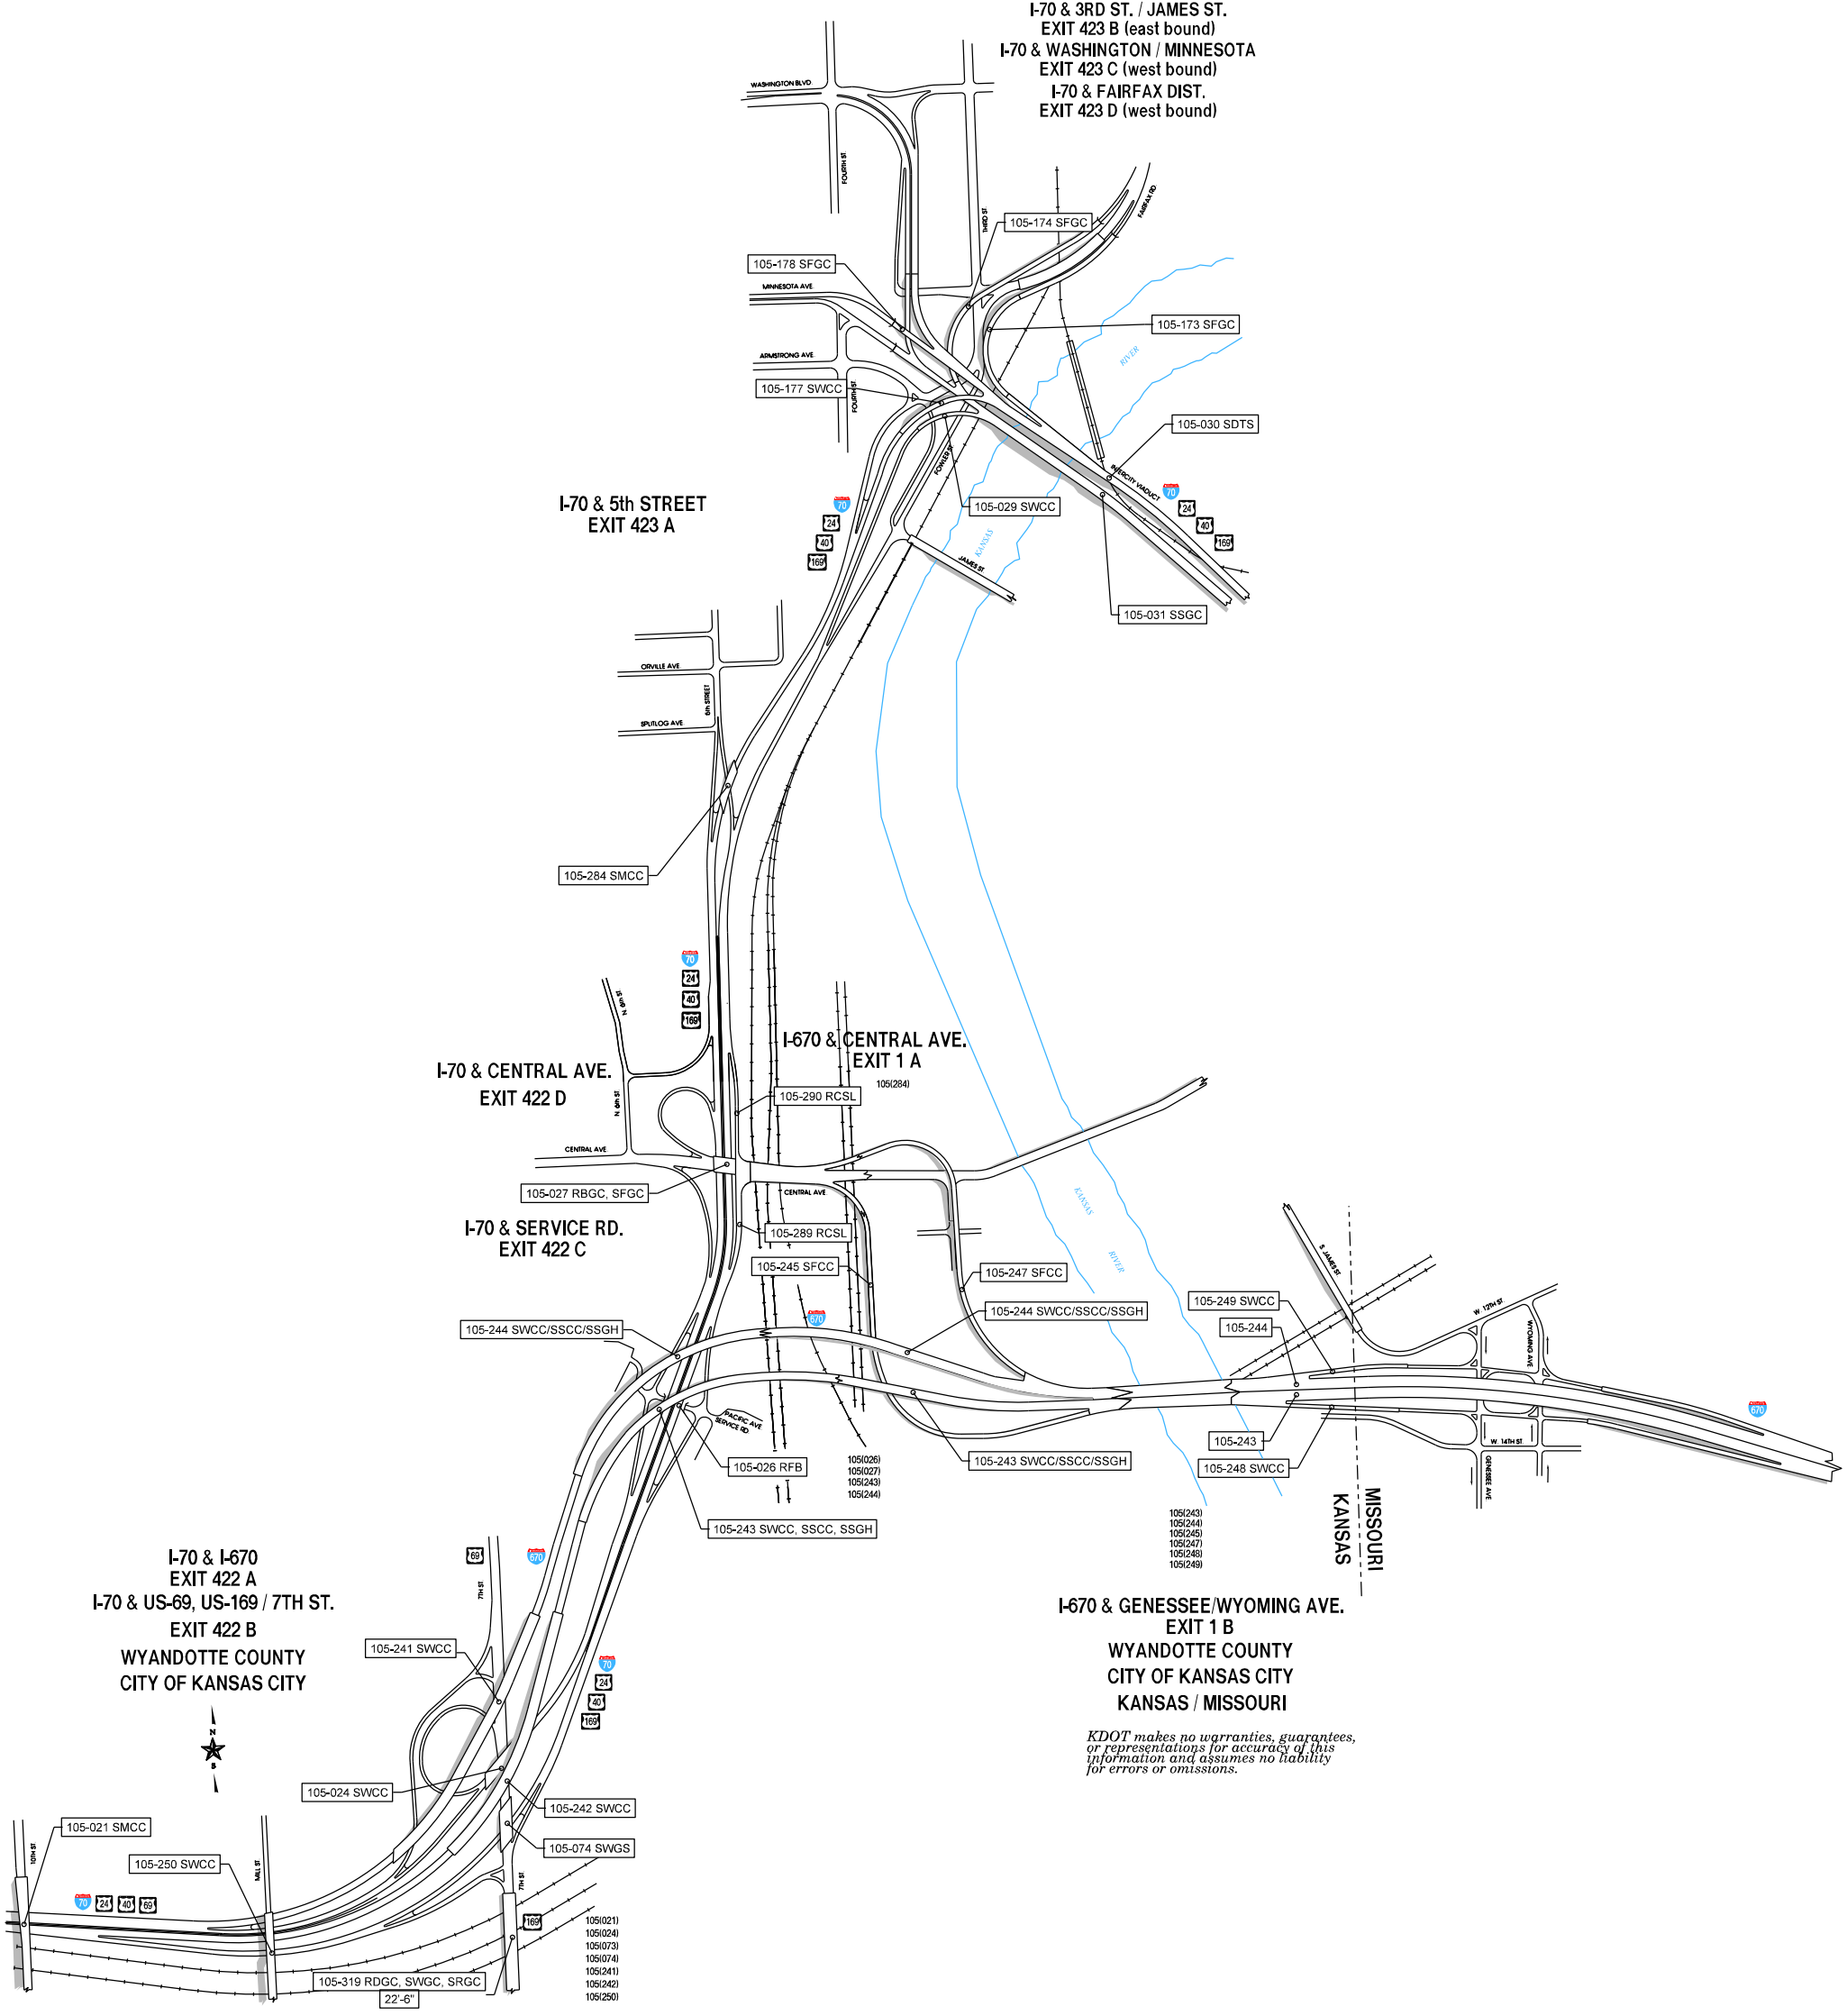

I-70 & 3RD ST. / JAMES ST.
EXIT 423 B (east bound)
I-70 & WASHINGTON / MINNESOTA
EXIT 423 C (west bound)
I-70 & FAIRFAX DIST.
EXIT 423 D (west bound)

I-70 & 5th STREET
EXIT 423 A

I-70 & CENTRAL AVE.
EXIT 422 D

I-70 & SERVICE RD.
EXIT 422 C

I-70 & I-670
EXIT 422 A
I-70 & US-69, US-169 / 7TH ST.
EXIT 422 B
WYANDOTTE COUNTY
CITY OF KANSAS CITY

I-670 & GENESSEE/WYOMING AVE.
EXIT 1 B
WYANDOTTE COUNTY
CITY OF KANSAS CITY
KANSAS / MISSOURI

*KDOT makes no warranties, guarantees,
or representations for accuracy of this
information and assumes no liability
for errors or omissions.*