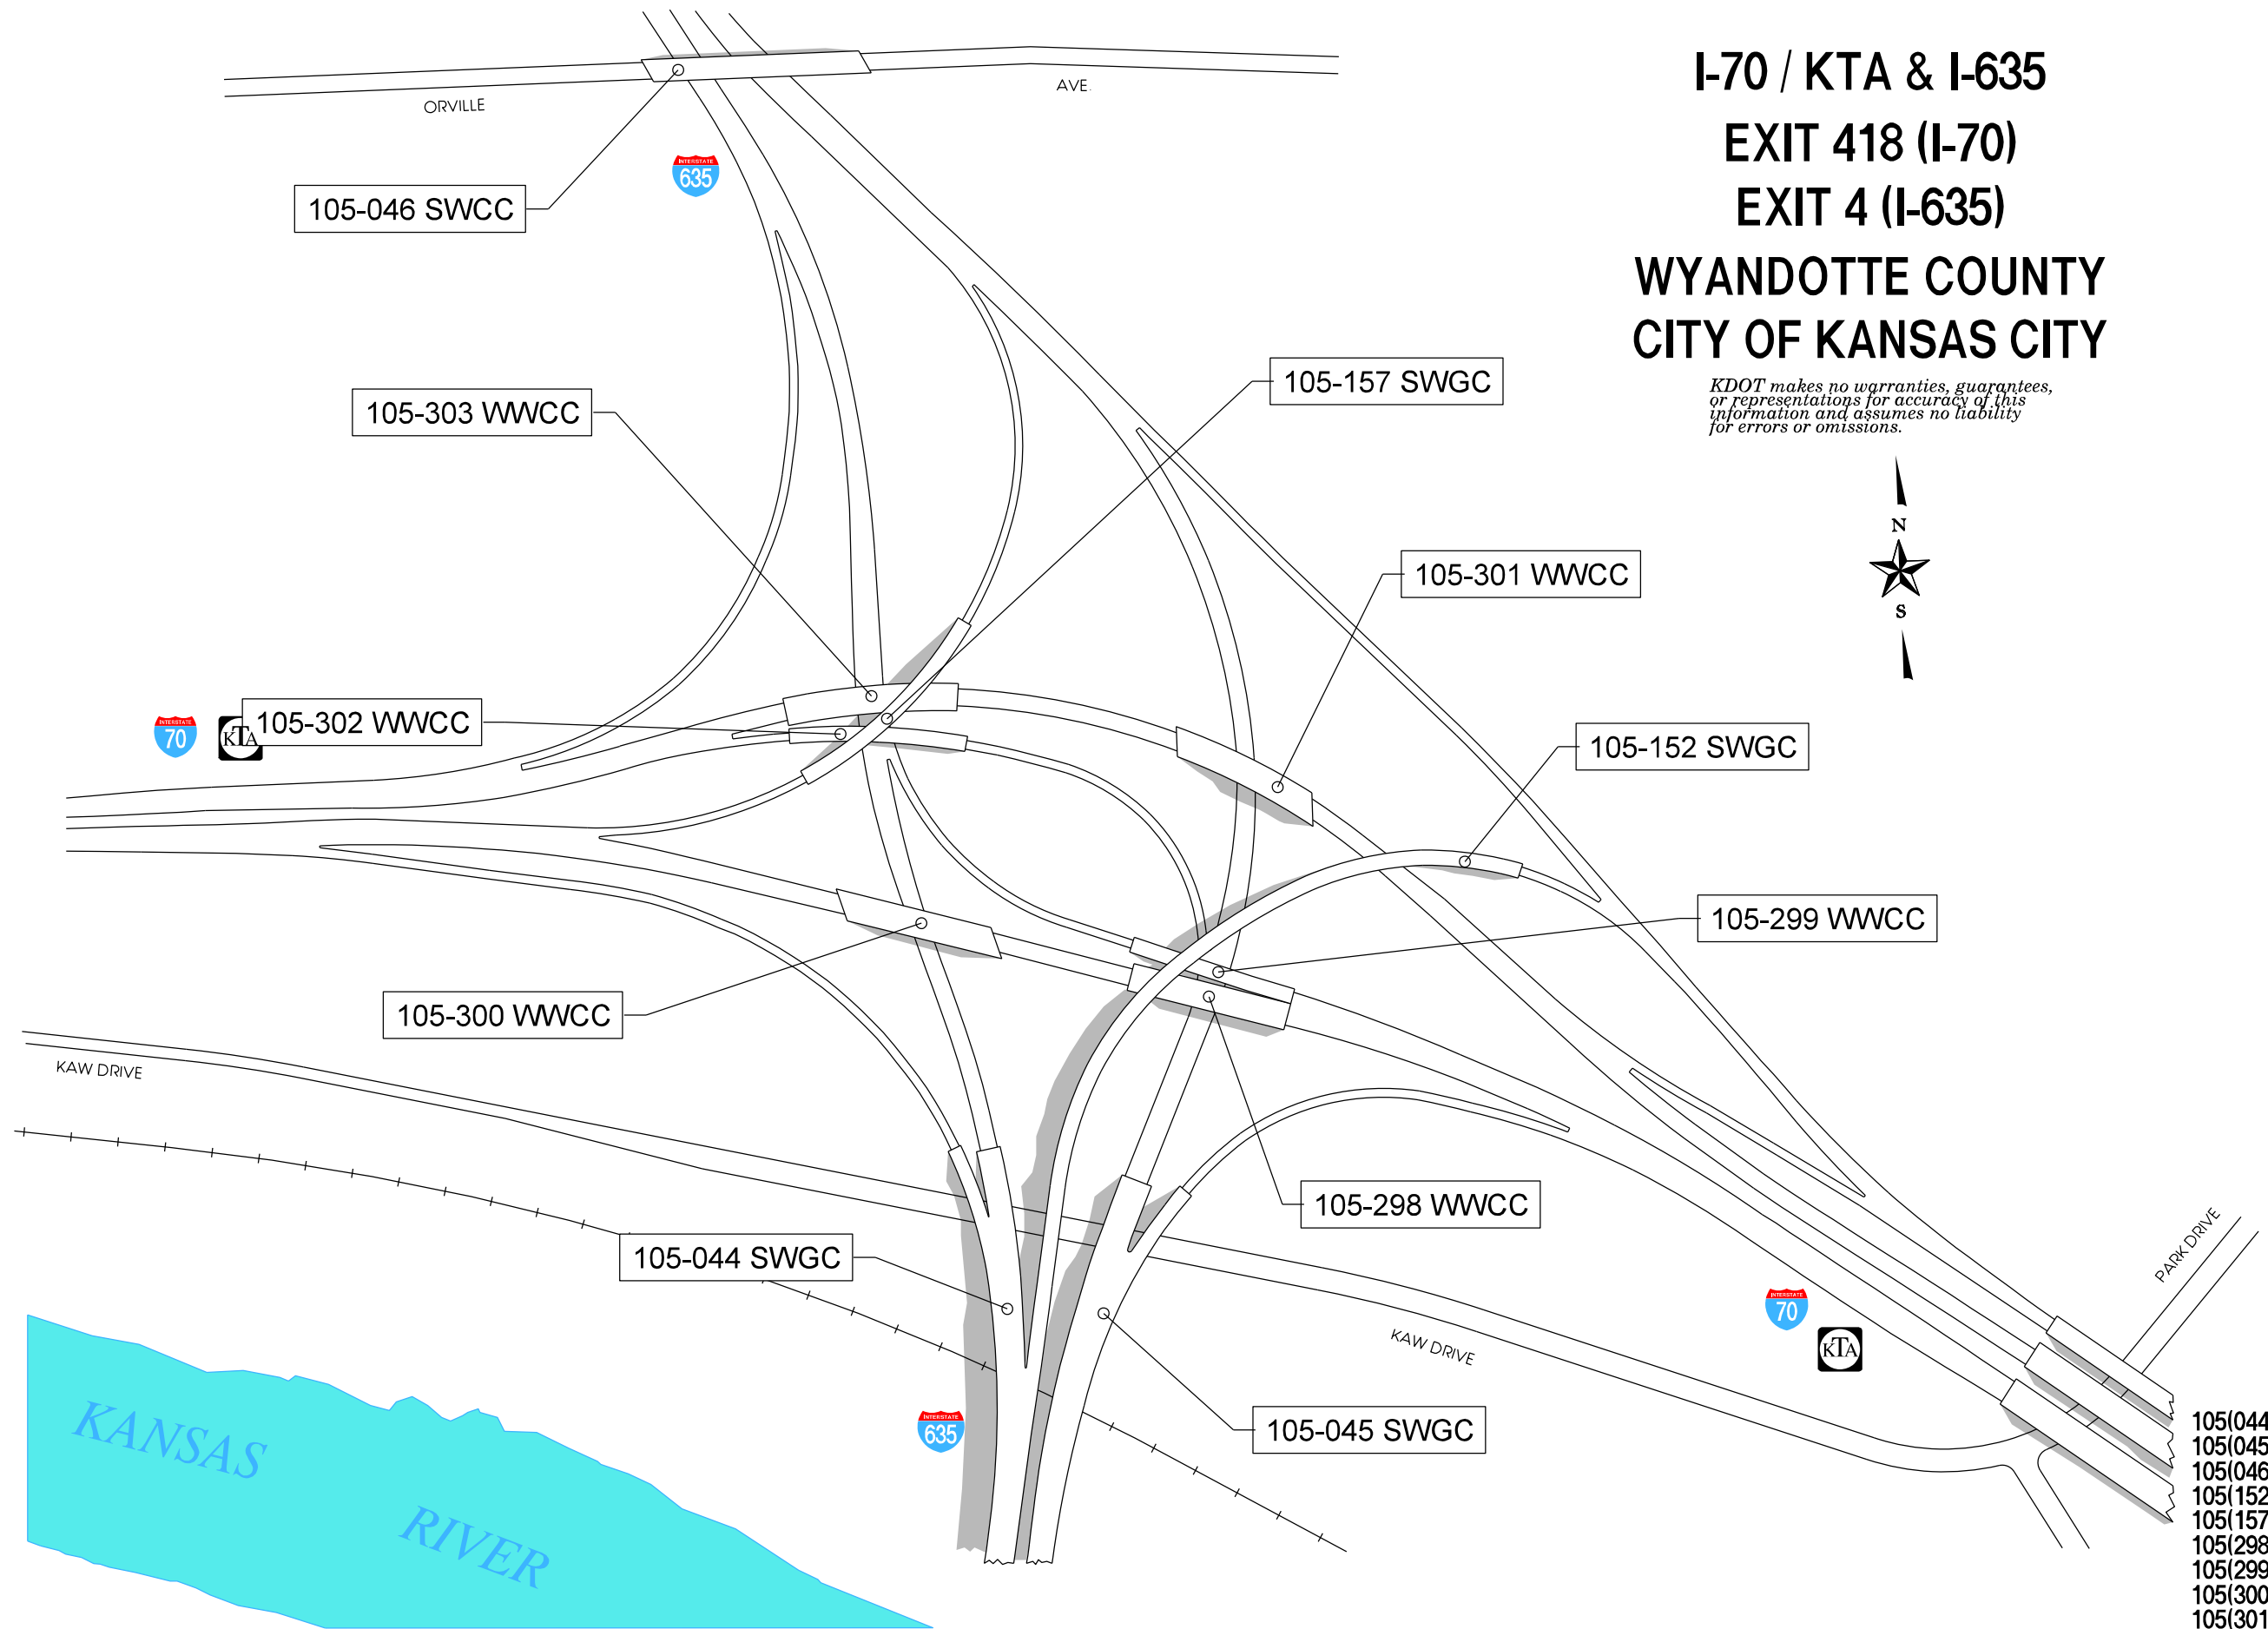

12 Feb 2018

KANSAS CITY

1st District

WYANDOTTE COUNTY 105

12 Feb 2018

KANSAS CITY

1st District

WYANDOTTE COUNTY 105

**I-70 & I-435
EXIT 411A,B (I-70)
EXIT 12A,B (I-435)
WYANDOTTE COUNTY
CITY OF EDWARDSVILLE
CITY OF KANSAS CITY**

*KDOT makes no warranties, guarantees,
or representations for accuracy of this
information and assumes no liability
for errors or omissions.*

KANSAS CITY

I-70 / KTA & I-635 EXIT 418 (I-70) EXIT 4 (I-635) WYANDOTTE COUNTY CITY OF KANSAS CITY

KDOT makes no warranties, guarantees, or representations for accuracy of this information and assumes no liability for errors or omissions.

- 105(044)
- 105(045)
- 105(046)
- 105(152)
- 105(157)
- 105(298)
- 105(299)
- 105(300)
- 105(301)
- 105(302)
- 105(303)

I-70 & 3RD ST. / JAMES ST.
 EXIT 423 B (east bound)
 I-70 & WASHINGTON / MINNESOTA
 EXIT 423 C (west bound)
 I-70 & FAIRFAX DIST.
 EXIT 423 D (west bound)