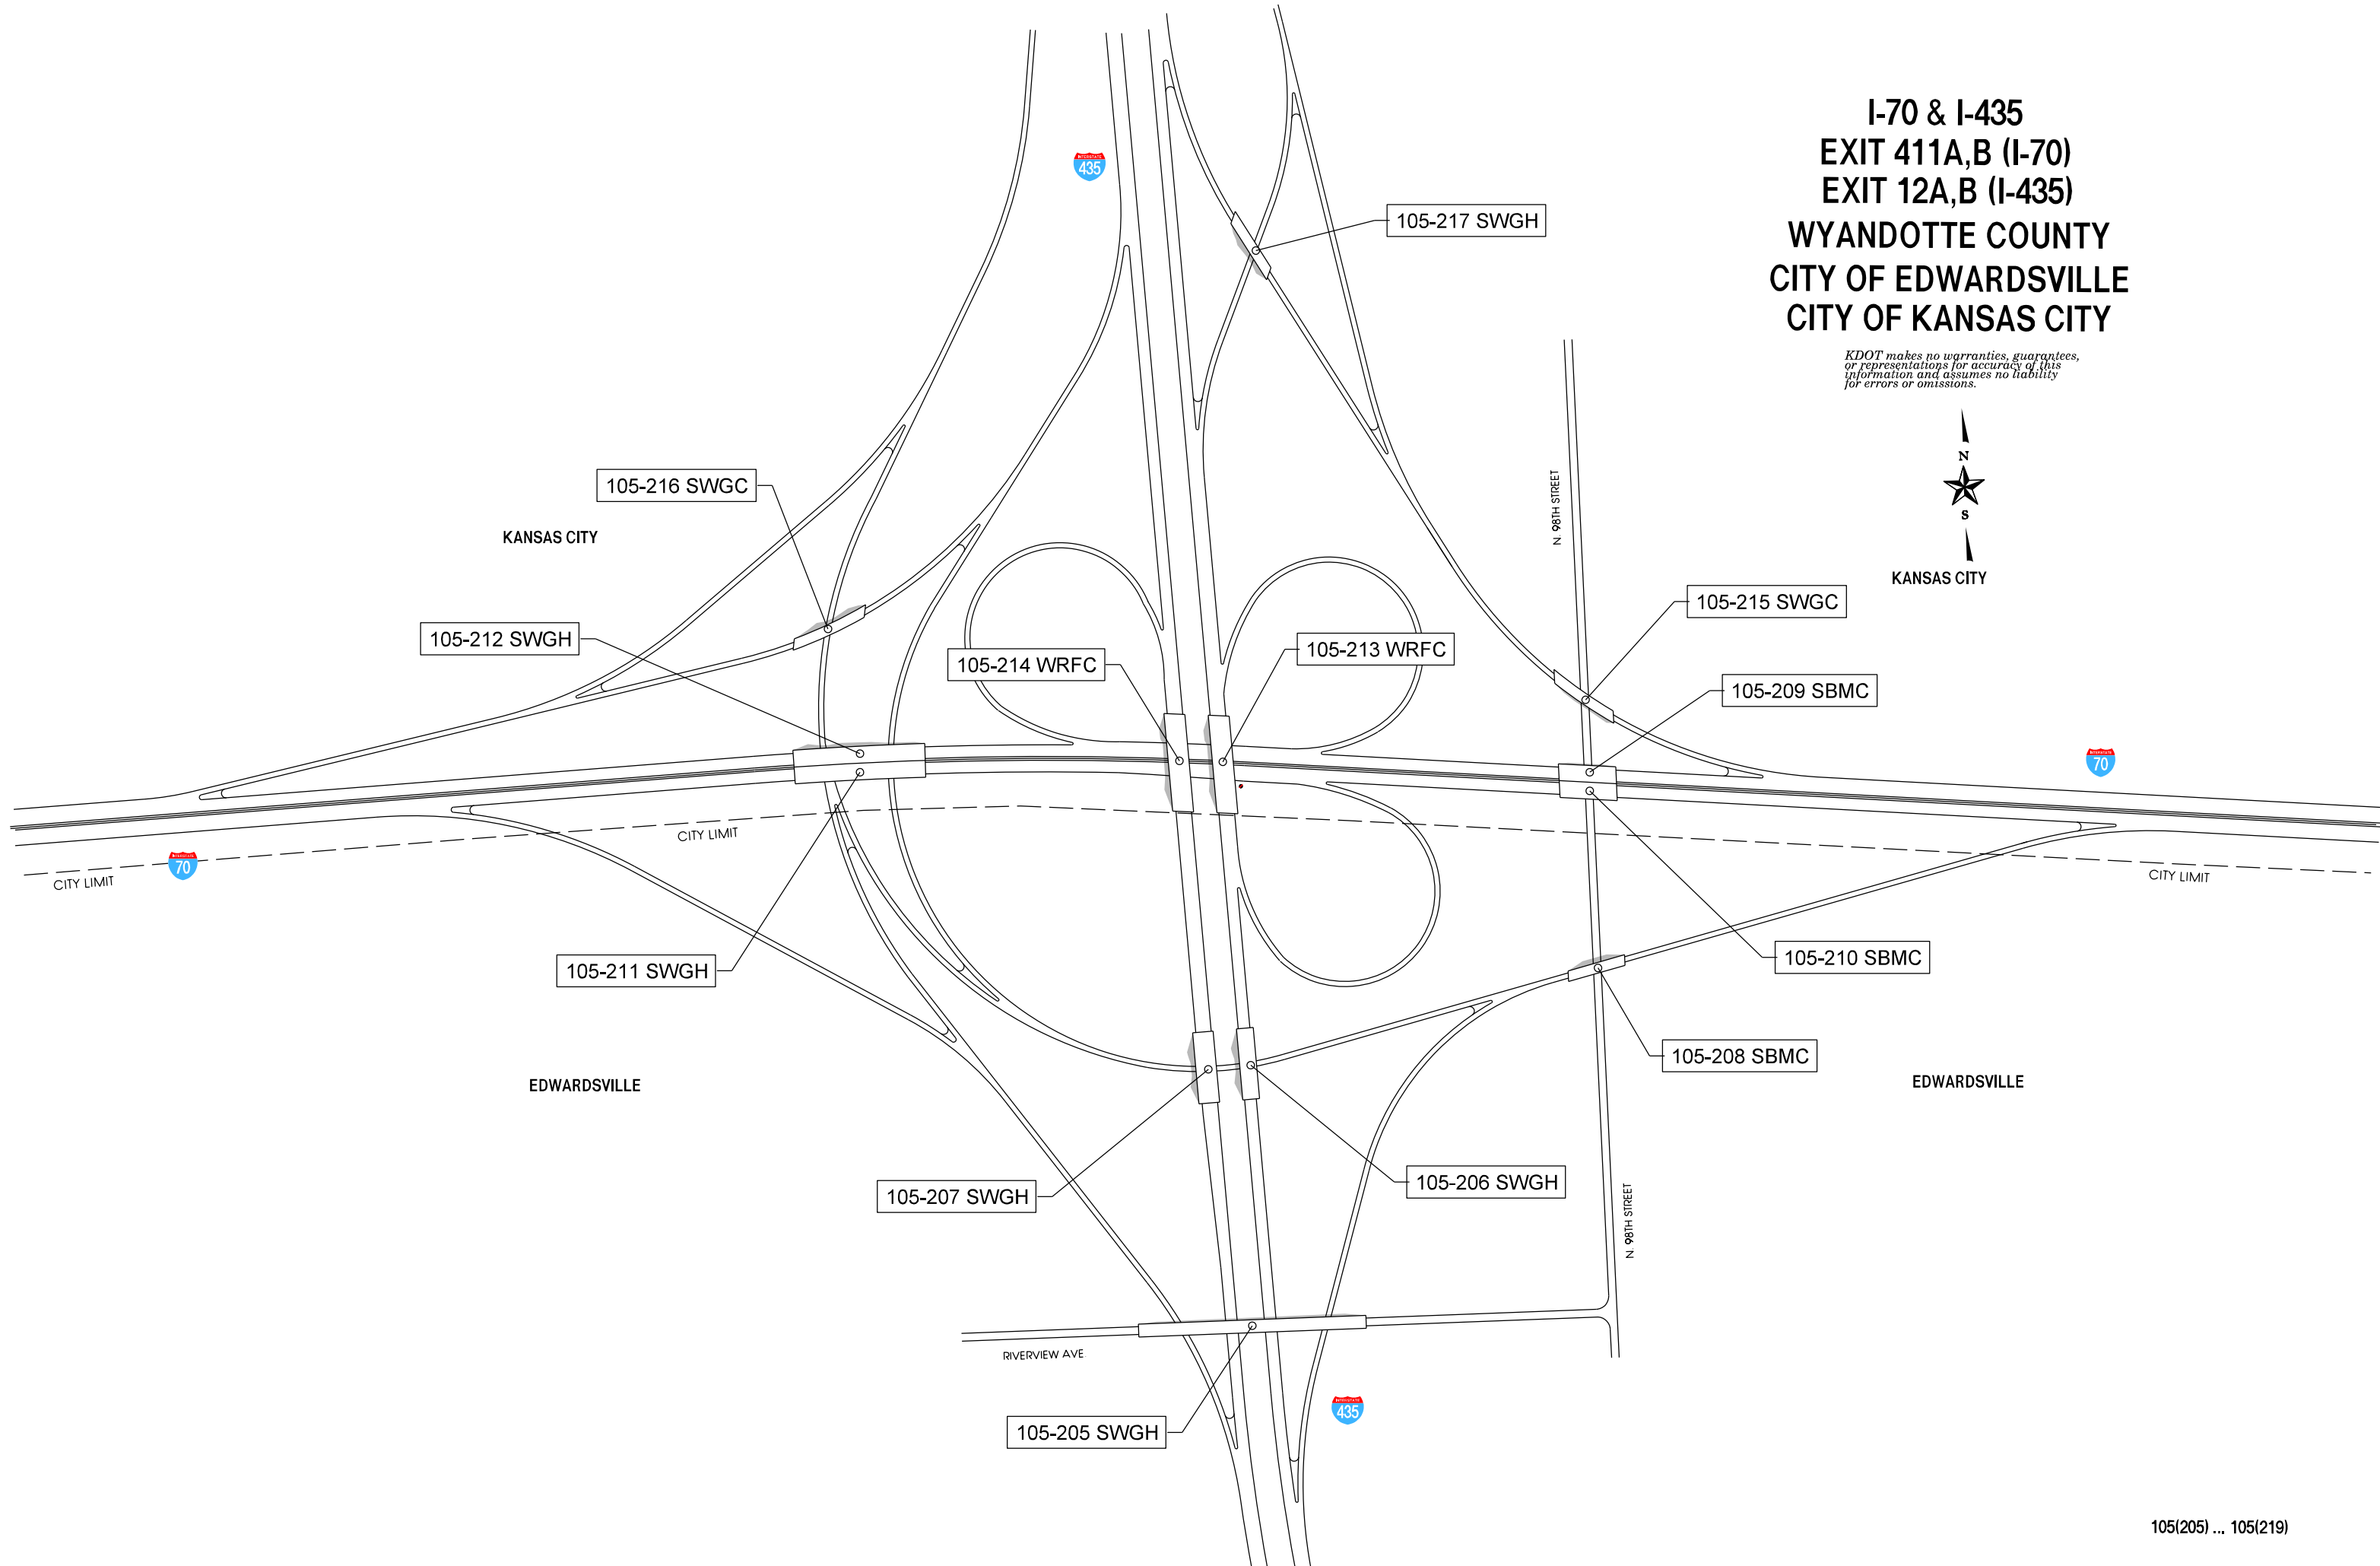

12 Feb 2018

KANSAS CITY

1st District

WYANDOTTE COUNTY 105

12 Feb 2018

KANSAS CITY

1st District

WYANDOTTE COUNTY 105

**I-70 & I-435
EXIT 411A,B (I-70)
EXIT 12A,B (I-435)
WYANDOTTE COUNTY
CITY OF EDWARDSVILLE
CITY OF KANSAS CITY**

*KDOT makes no warranties, guarantees,
or representations for accuracy of this
information and assumes no liability
for errors or omissions.*

KANSAS CITY

I-70 / KTA & I-635 EXIT 418 (I-70) EXIT 4 (I-635) WYANDOTTE COUNTY CITY OF KANSAS CITY

KDOT makes no warranties, guarantees, or representations for accuracy of this information and assumes no liability for errors or omissions.

- 105(044)
- 105(045)
- 105(046)
- 105(152)
- 105(157)
- 105(298)
- 105(299)
- 105(300)
- 105(301)
- 105(302)
- 105(303)

I-70 & 3RD ST. / JAMES ST.
 EXIT 423 B (east bound)
 I-70 & WASHINGTON / MINNESOTA
 EXIT 423 C (west bound)
 I-70 & FAIRFAX DIST.
 EXIT 423 D (west bound)